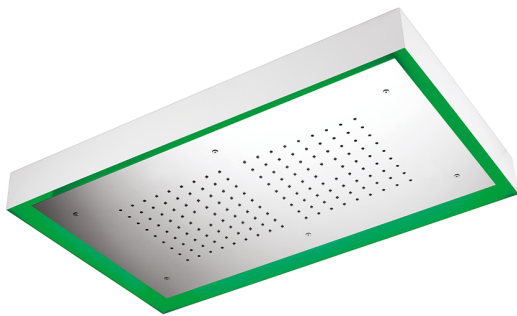

770x470 mm Chromotherapy Ceiling showerhead ZEN SHOWER_ZS0C0150

MODEL **ZS0C0150**

770x470 mm Chromotherapy Ceiling showerhead, with white cover, rain, chromotherapy functions, wireless control, Stainless Steel AISI 304

AVAILABLE FINISHINGS

- **D1** D1 Brushed Inox
- **40** 40 Matt Black
- **4Q** 4Q Matt White
- **D2** D2 Polished Inox

CHARACTERISTICS

2026-04-28