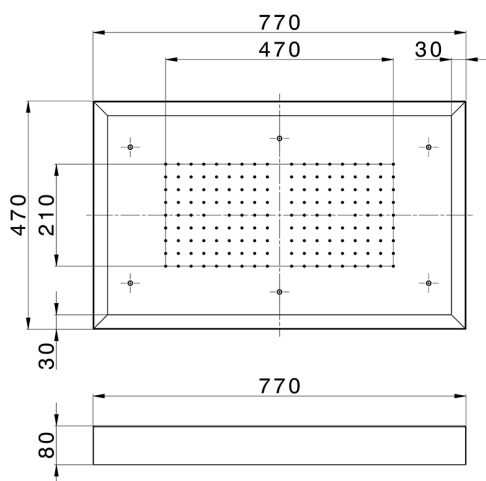

770x470 mm Chromotherapy Ceiling showerhead ZEN SHOWER_ZS0C0150

MODEL **ZS0C0150**

770x470 mm Chromotherapy Ceiling showerhead, with white cover, rain, chromotherapy functions, wireless control, Stainless Steel AISI 304

AVAILABLE FINISHINGS

- **D1** D1 Brushed Inox
- **40** 40 Matt Black
- **4Q** 4Q Matt White
- **D2** D2 Polished Inox

CHARACTERISTICS

2026-05-19