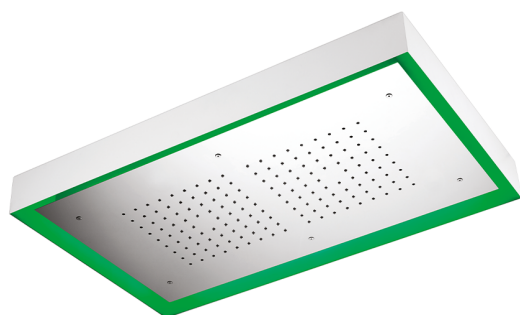

770x470 mm Chromotherapy Ceiling showerhead ZEN SHOWER_ZS0C0150

MODEL **ZS0C0150**

770x470 mm Chromotherapy Ceiling showerhead, with white cover, rain, chromotherapy functions, wireless control, Stainless Steel AISI 304

AVAILABLE FINISHINGS

-  **D1** D1 Brushed Inox
-  **40** 40 Matt Black
-  **4Q** 4Q Matt White
-  **D2** D2 Polished Inox

CHARACTERISTICS

2026-05-19