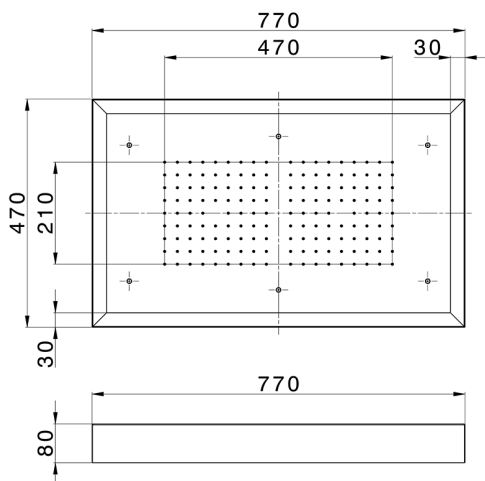

770x470 mm Chromotherapy Ceiling showerhead ZEN SHOWER_ZS0C0150

MODEL **ZS0C0150**

770x470 mm Chromotherapy Ceiling showerhead, with white cover, rain, chromotherapy functions, wireless control, Stainless Steel AISI 304

AVAILABLE FINISHINGS

- **D1** D1 Brushed Inox
- **40** 40 Matt Black
- **4Q** 4Q Matt White
- **D2** D2 Polished Inox

CHARACTERISTICS

2026-04-28