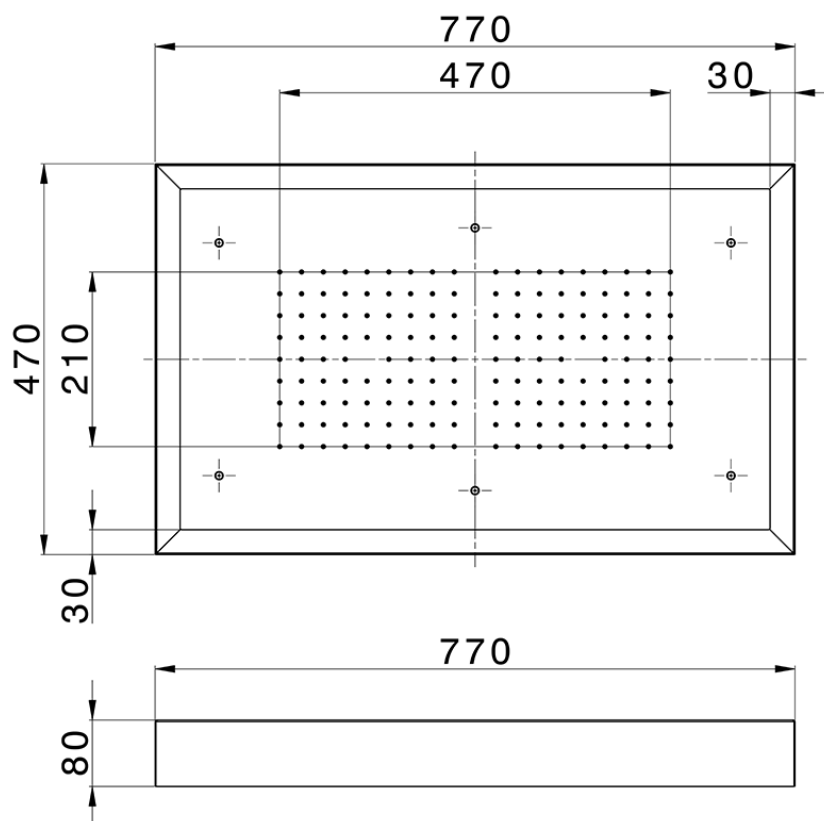

770x470 mm Chromotherapy Ceiling showerhead ZEN SHOWER_ZS0C0150

ZS0C0150

<https://en.cisal.it/770x470-mm-chromotherapy-ceiling-showerhead-zen-shower-zs0c0150>

2026-05-19