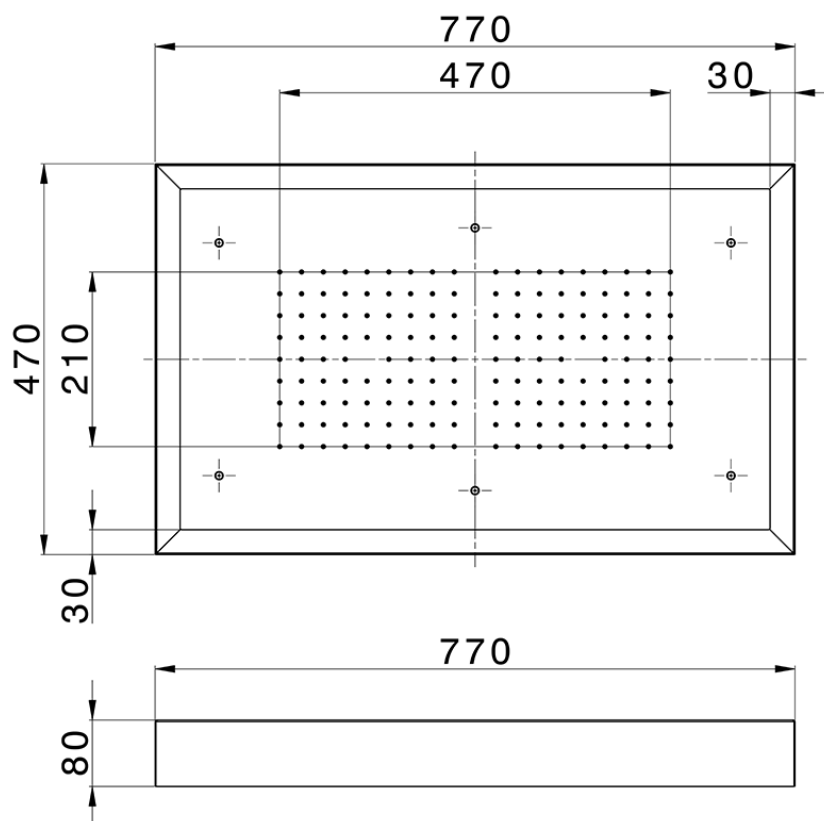

**770x470 mm Chromotherapy Ceiling showerhead ZEN SHOWER\_ZS0C0150**

ZS0C0150

<https://en.cisal.it/770x470-mm-chromotherapy-ceiling-showerhead-zen-shower-zs0c0150>

2026-04-28