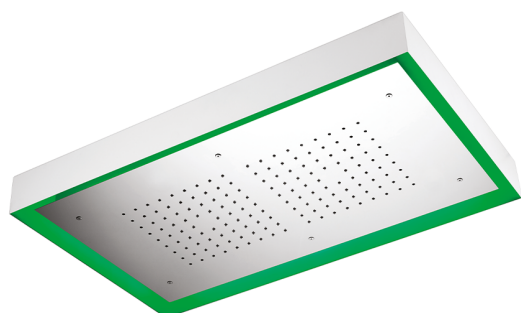

770x470 mm Chromotherapy Ceiling showerhead ZEN SHOWER_ZS0C0150

MODEL **ZS0C0150**

770x470 mm Chromotherapy Ceiling showerhead, with white cover, rain, chromotherapy functions, wireless control, Stainless Steel AISI 304

AVAILABLE FINISHINGS

-  **D1** D1 Brushed Inox
-  **40** 40 Matt Black
-  **4Q** 4Q Matt White
-  **D2** D2 Polished Inox

CHARACTERISTICS

2026-04-29