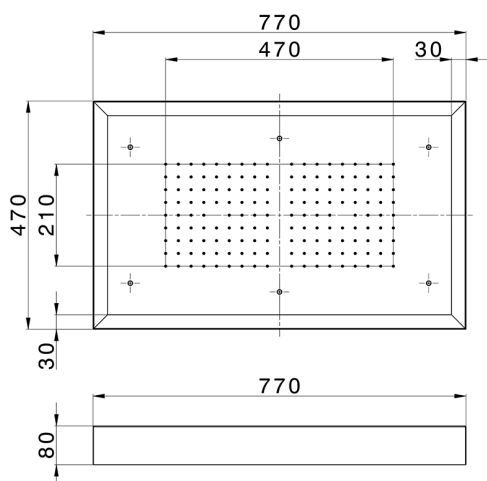

770x470 mm Chromotherapy Ceiling showerhead ZEN SHOWER_ZS0C0150

MODEL **ZS0C0150**

770x470 mm Chromotherapy Ceiling showerhead, with white cover, rain, chromotherapy functions, wireless control, Stainless Steel AISI 304

AVAILABLE FINISHINGS

- **D1** D1 Brushed Inox
- **40** 40 Matt Black
- **4Q** 4Q Matt White
- **D2** D2 Polished Inox

CHARACTERISTICS

2026-04-29