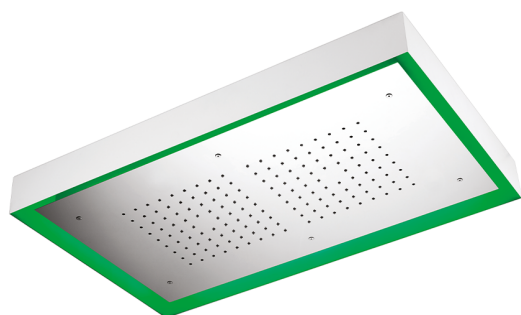

770x470 mm Chromotherapy Ceiling showerhead ZEN SHOWER_ZS0C0150

MODEL **ZS0C0150**

770x470 mm Chromotherapy Ceiling showerhead, with white cover, rain, chromotherapy functions, wireless control, Stainless Steel AISI 304

AVAILABLE FINISHINGS

-  **D1** D1 Brushed Inox
-  **40** 40 Matt Black
-  **4Q** 4Q Matt White
-  **D2** D2 Polished Inox

CHARACTERISTICS

2026-06-09