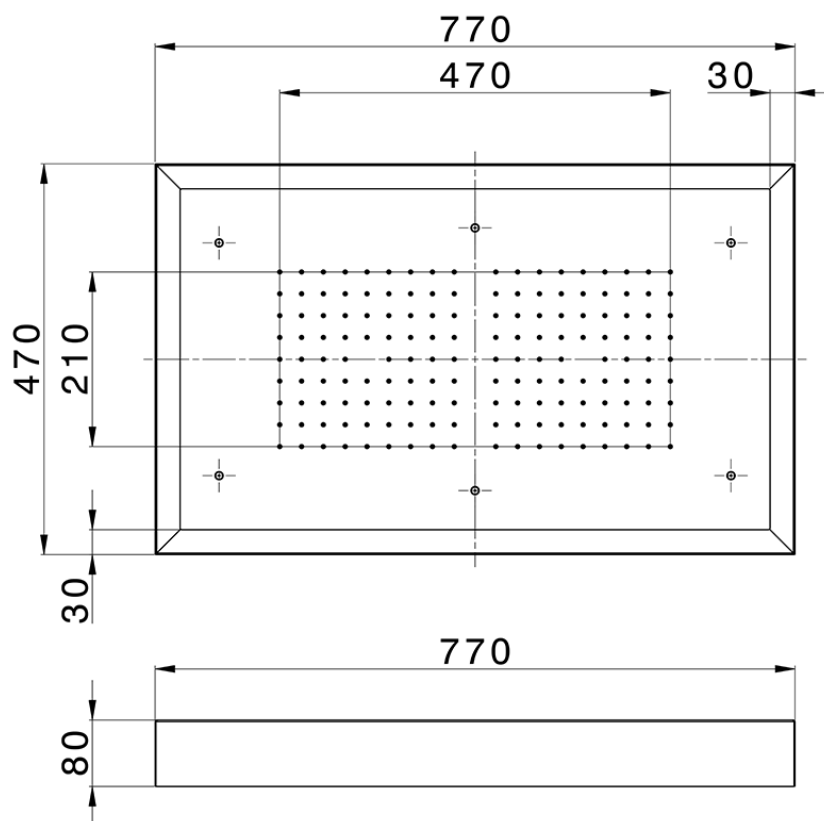

770x470 mm Chromotherapy Ceiling showerhead ZEN SHOWER_ZS0C0150

ZS0C0150

<https://en.cisal.it/770x470-mm-chromotherapy-ceiling-showerhead-zen-shower-zs0c0150>

2026-06-13