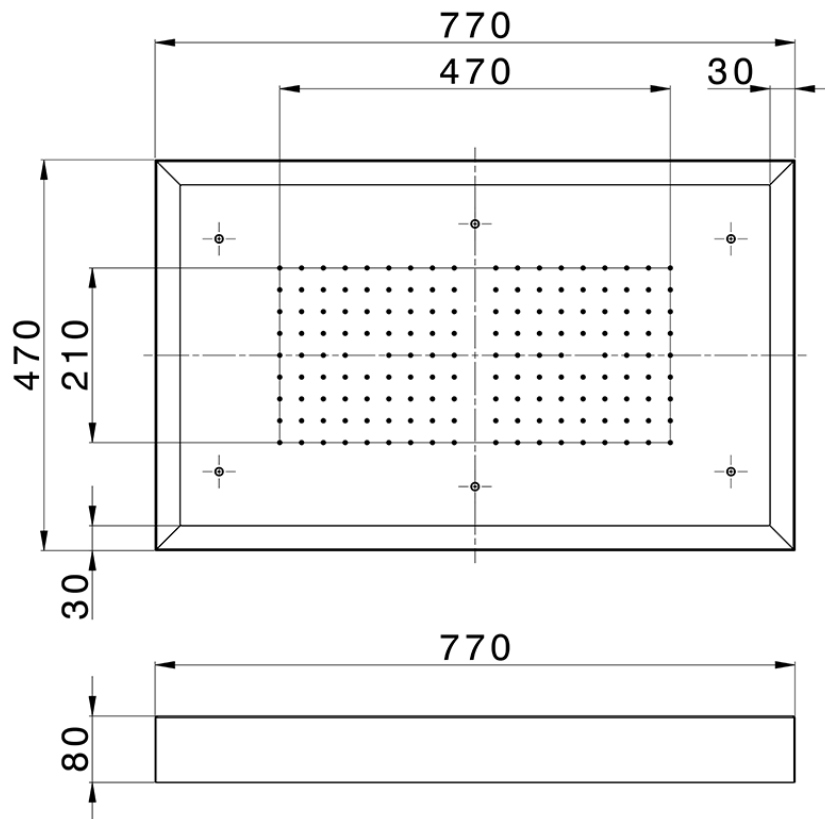

## 770x470 mm Chromotherapy Ceiling showerhead ZEN SHOWER\_ZS0C0150

ZS0C0150

<https://en.cisal.it/770x470-mm-chromotherapy-ceiling-showerhead-zen-shower-zs0c0150>

2026-04-08