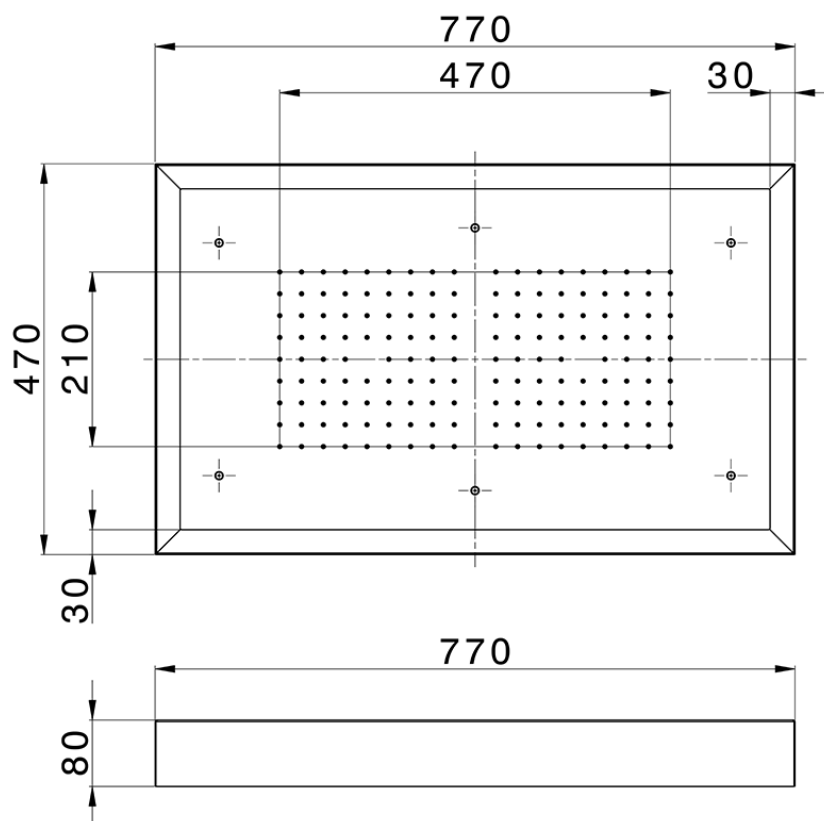

770x470 mm Chromotherapy Ceiling showerhead ZEN SHOWER_ZS0C0150

ZS0C0150

<https://en.cisal.it/770x470-mm-chromotherapy-ceiling-showerhead-zen-shower-zs0c0150>

2026-04-29