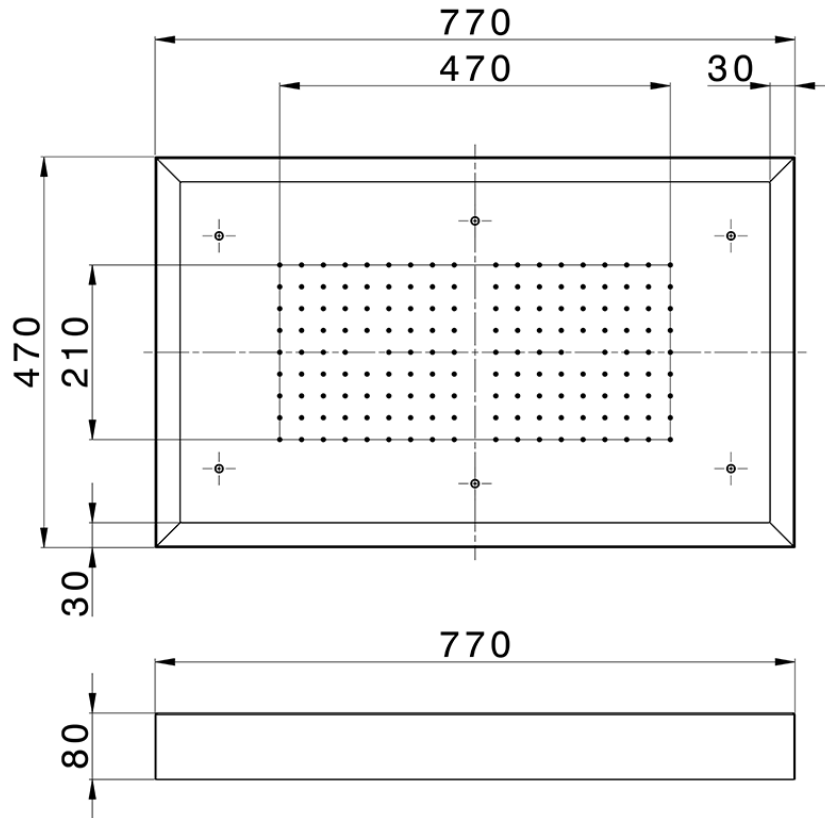

## 770x470 mm Chromotherapy Ceiling showerhead ZEN SHOWER\_ZS0C0150

ZS0C0150

<https://en.cisal.it/770x470-mm-chromotherapy-ceiling-showerhead-zen-shower-zs0c0150>

2026-06-09