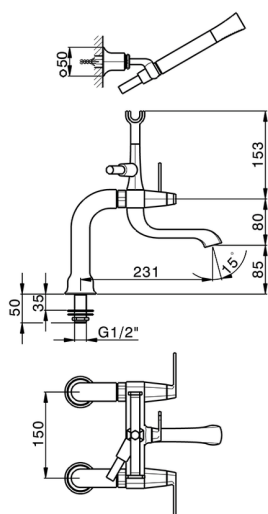

CHARACTERISTICS

2026-04-28