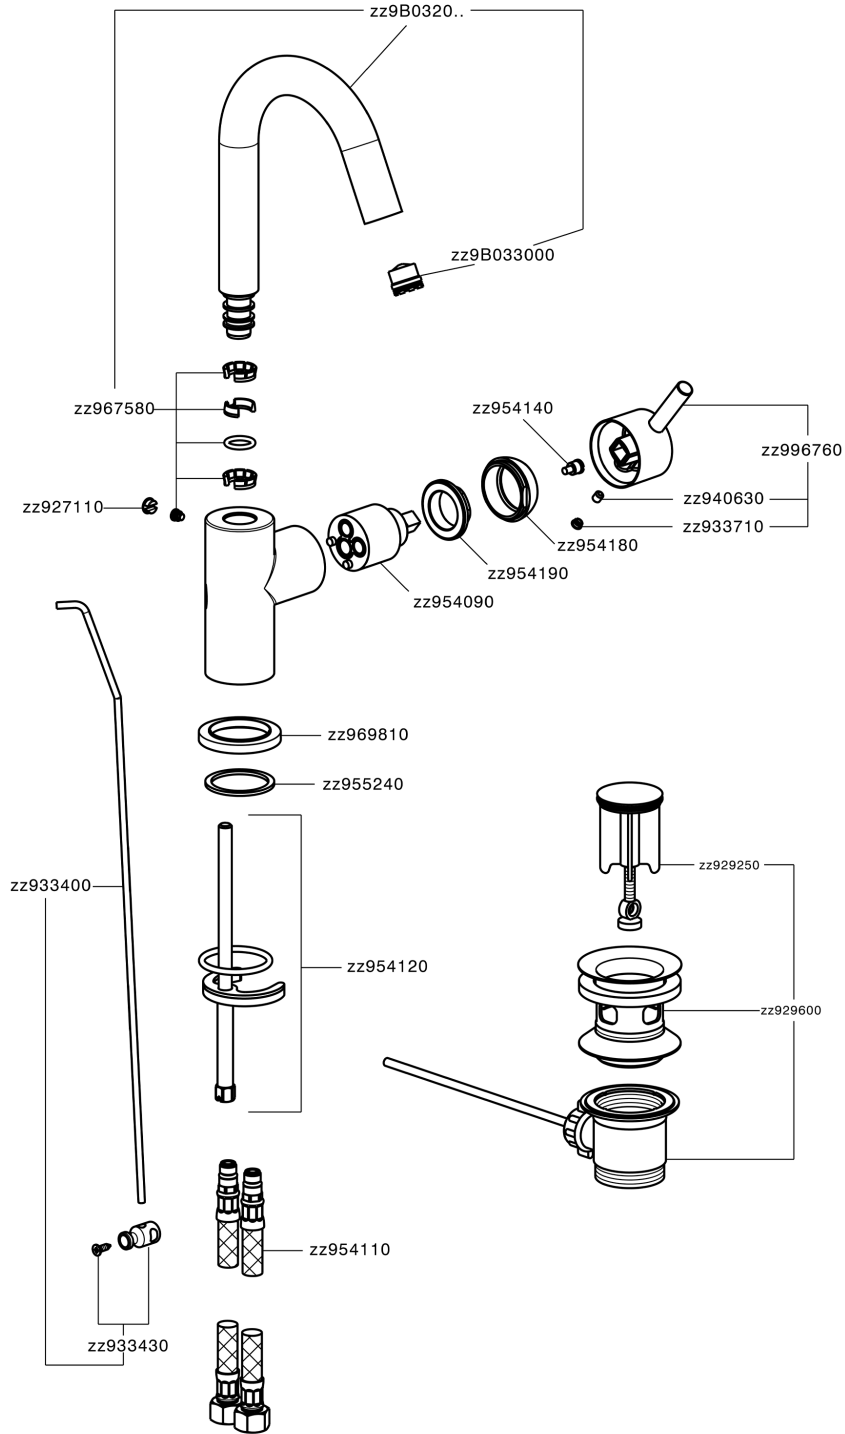

Single lever washbasin mixer EnergySave NUOVA LESS_LN000475

LN000475

<https://en.cisal.it/single-lever-washbasin-mixer-energysave-nuova-less-ln000475>

2026-04-08