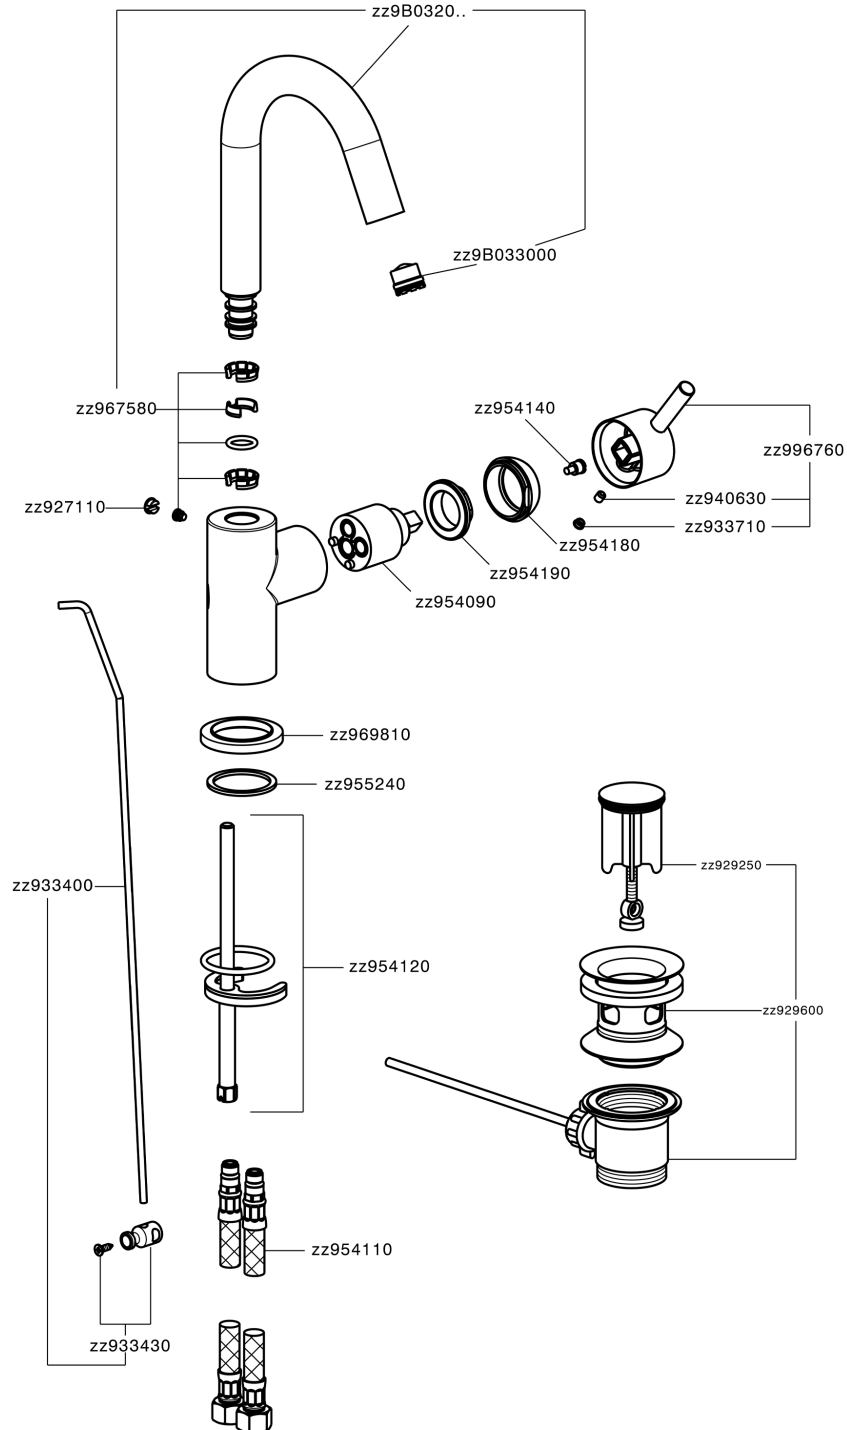

Single lever washbasin mixer EnergySave NUOVA LESS_LN000475

LN000475

<https://en.cisal.it/single-lever-washbasin-mixer-energysave-nuova-less-ln000475>

2026-06-05