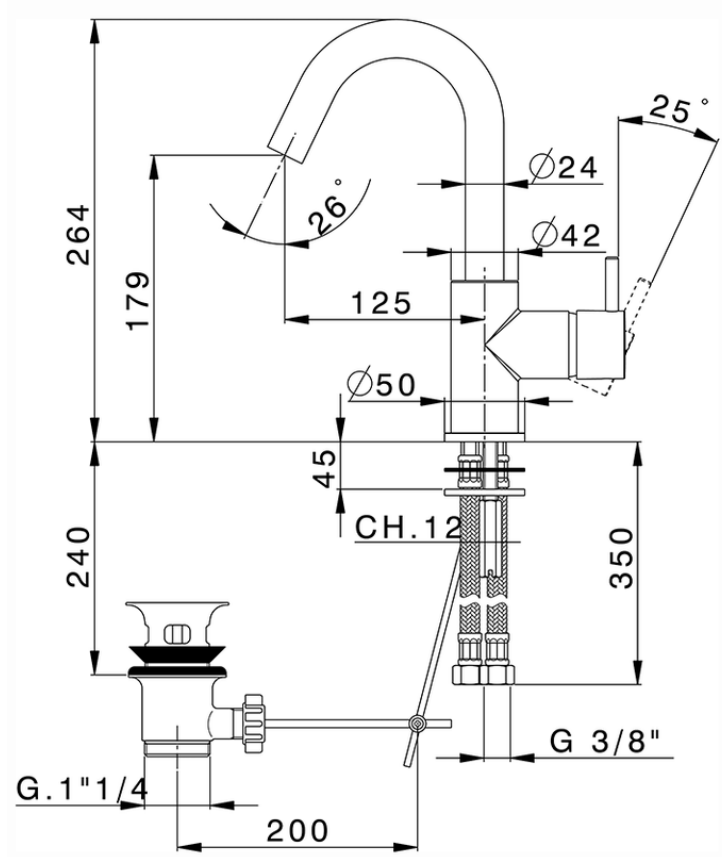

Single lever washbasin mixer EnergySave NUOVA LESS_LN000475

LN000475

<https://en.cisal.it/single-lever-washbasin-mixer-energysave-nuova-less-ln000475>

2026-06-05