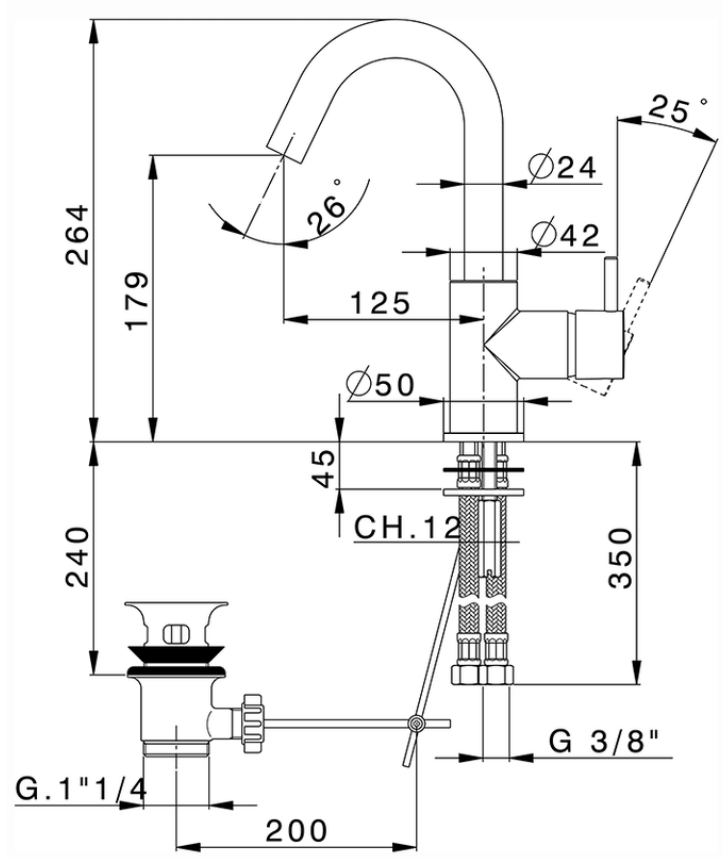

Single lever washbasin mixer EnergySave NUOVA LESS_LN000475

LN000475

<https://en.cisal.it/single-lever-washbasin-mixer-energysave-nuova-less-ln000475>

2026-04-06