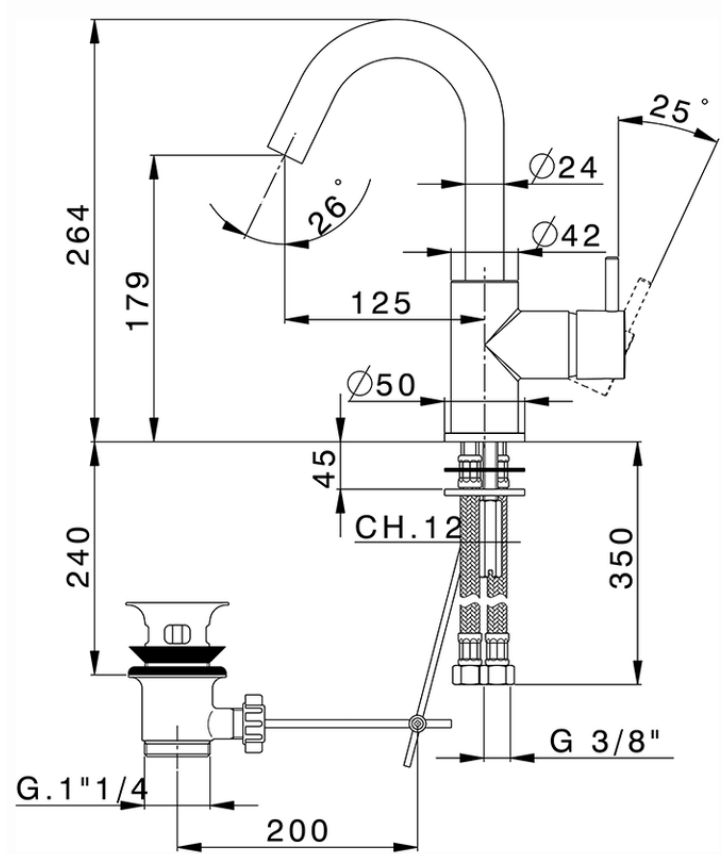

Single lever washbasin mixer EnergySave NUOVA LESS_LN000475

LN000475

<https://en.cisal.it/single-lever-washbasin-mixer-energysave-nuova-less-ln000475>

2026-04-26