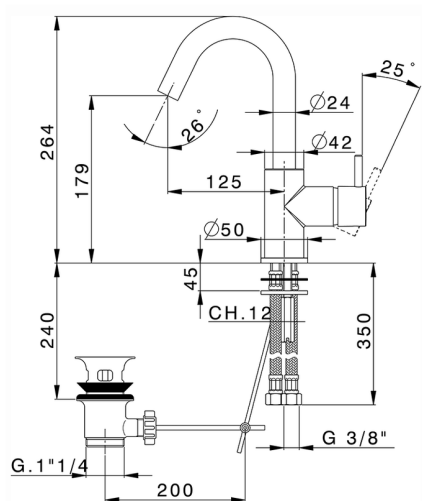

Single lever washbasin mixer EnergySave NUOVA LESS_LN000475

MODEL **LN000475**

Single lever washbasin mixer EnergySave, swivel spout, with 1"1/4 automatic pop-up waste, G.3/8" stainless steel flexible hoses

AVAILABLE FINISHINGS

-  **21** 21 Chrome
-  **2F** 2F Brushed Nickel
-  **40** 40 Matt Black
-  **4Q** 4Q Matt White

CHARACTERISTICS

Cartridge Spare Parts **ZZ95409000**

35 mm Cartridge

EcoStop

EcoStop feature limits water flow to approximately 50% of maximum output with one point of resistance on setting. Push slightly past the middle stop only when full water output is required. This will save water up to 50%.

EnergySave

Thanks to the EnergySave device, only cold water will be drawn if the lever is operated in the central position, so that the water heater will not be engaged and no hot water wasted, leading to considerable savings in energy and costs. The temperature can be adjusted by rotating the lever to the left, until the desired temperature is reached.