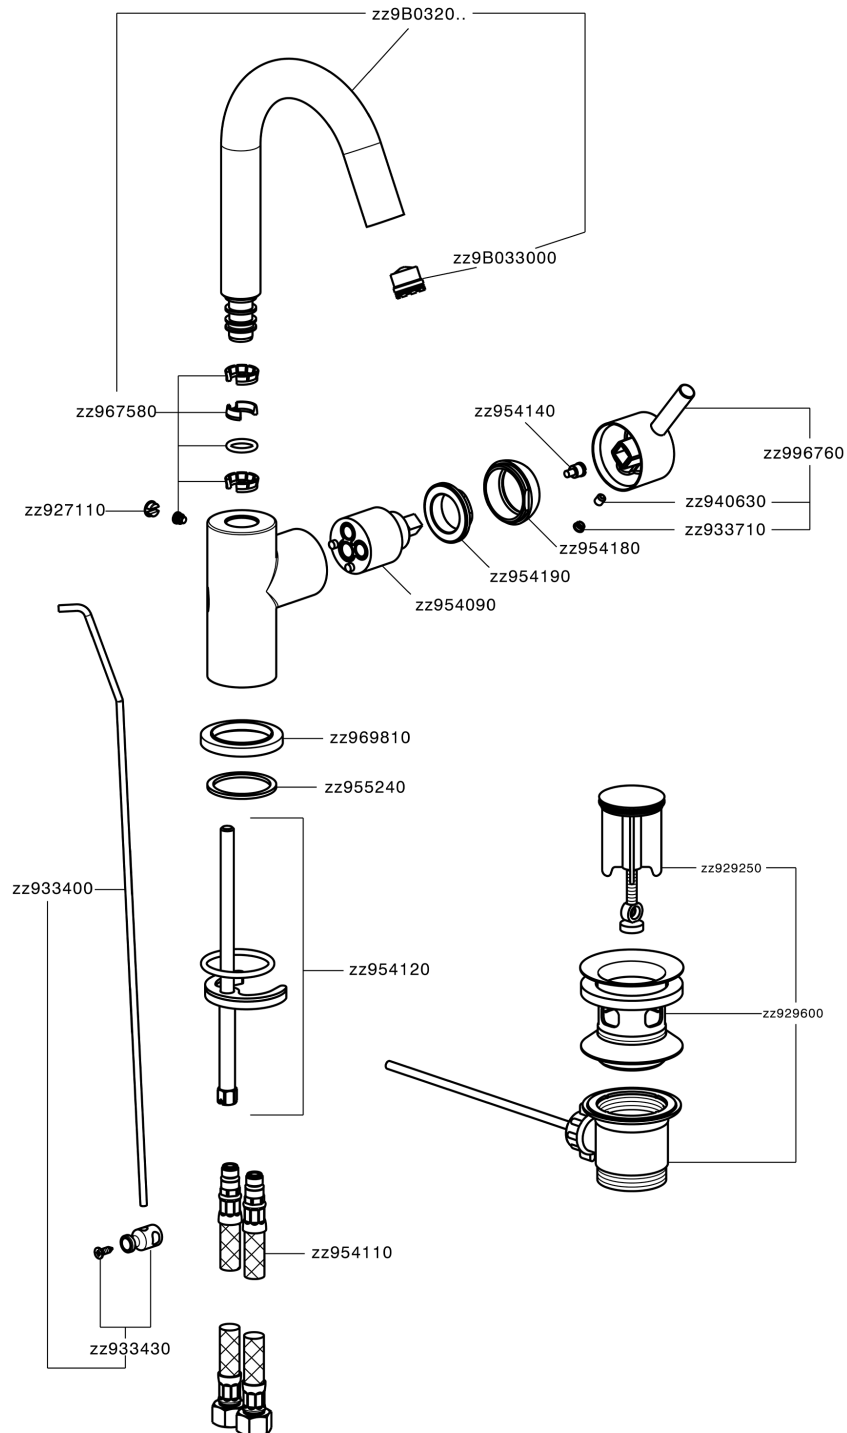

Single lever washbasin mixer EnergySave NUOVA LESS_LN000475

MODEL **LN000475**

Single lever washbasin mixer EnergySave, swivel spout, with 1"1/4 automatic pop-up waste, G.3/8" stainless steel flexible hoses

AVAILABLE FINISHINGS

-  **21** 21 Chrome
-  **2F** 2F Brushed Nickel
-  **40** 40 Matt Black
-  **4Q** 4Q Matt White

CHARACTERISTICS

Cartridge Spare Parts **ZZ95409000**

35 mm Cartridge

EcoStop

EcoStop feature limits water flow to approximately 50% of maximum output with one point of resistance on setting. Push slightly past the middle stop only when full water output is required. This will save water up to 50%.

EnergySave

Thanks to the EnergySave device, only cold water will be drawn if the lever is operated in the central position, so that the water heater will not be engaged and no hot water wasted, leading to considerable savings in energy and costs. The temperature can be adjusted by rotating the lever to the left, until the desired temperature is reached.

Single lever washbasin mixer EnergySave NUOVA LESS_LN000475

LN000475

<https://en.cisal.it/single-lever-washbasin-mixer-energysave-nuova-less-ln000475>

2026-04-06