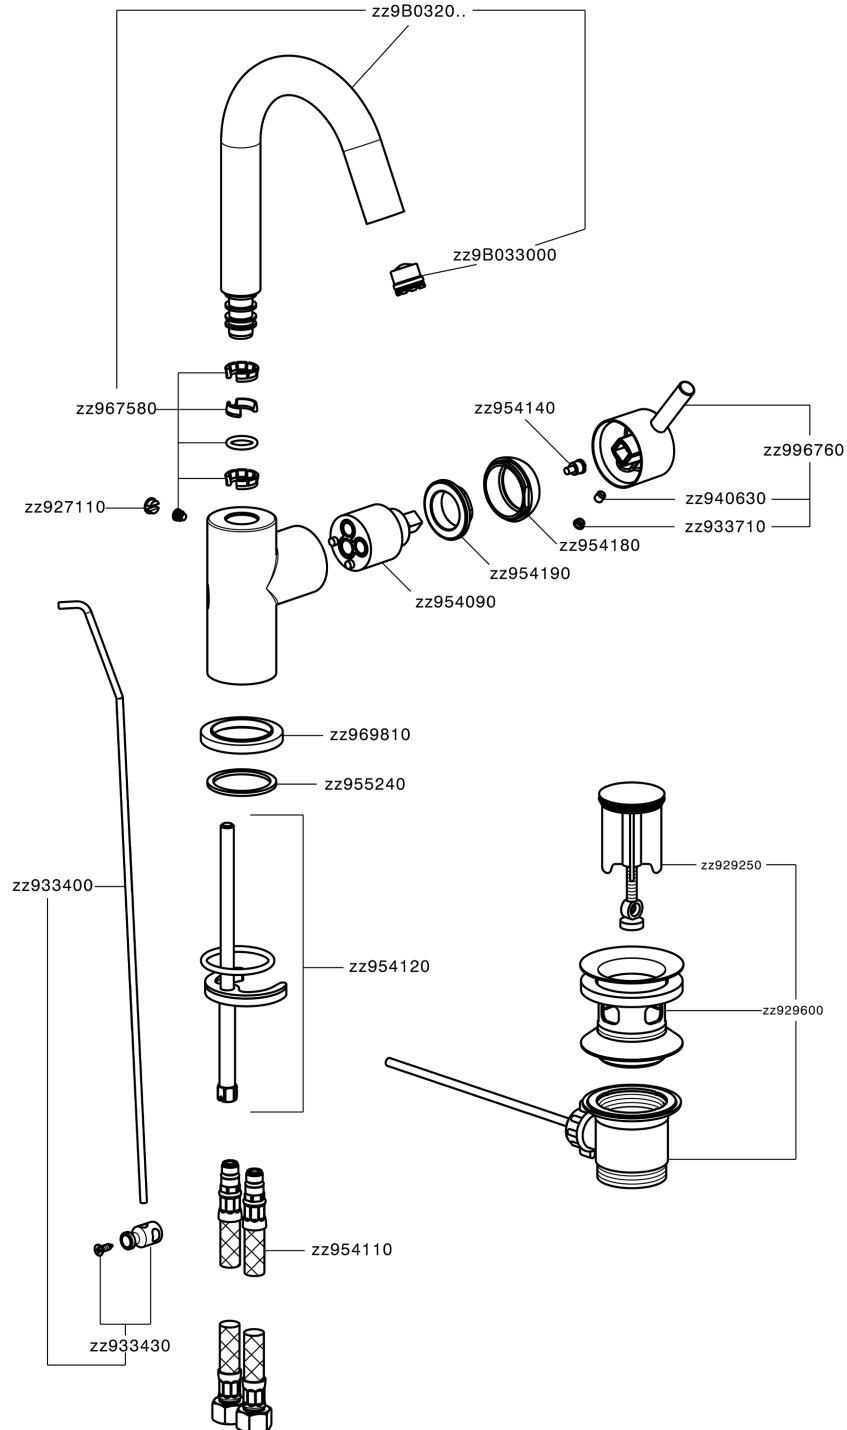

Single lever washbasin mixer EnergySave NUOVA LESS_LN000475

MODEL **LN000475**

Single lever washbasin mixer EnergySave, swivel spout, with 1"1/4 automatic pop-up waste, G.3/8" stainless steel flexible hoses

AVAILABLE FINISHINGS

-  **21** 21 Chrome
-  **2F** 2F Brushed Nickel
-  **40** 40 Matt Black
-  **4Q** 4Q Matt White

CHARACTERISTICS

Cartridge Spare Parts **ZZ95409000**

35 mm Cartridge

EcoStop

EcoStop feature limits water flow to approximately 50% of maximum output with one point of resistance on setting. Push slightly past the middle stop only when full water output is required. This will save water up to 50%.

EnergySave

Thanks to the EnergySave device, only cold water will be drawn if the lever is operated in the central position, so that the water heater will not be engaged and no hot water wasted, leading to considerable savings in energy and costs. The temperature can be adjusted by rotating the lever to the left, until the desired temperature is reached.

Single lever washbasin mixer EnergySave NUOVA LESS_LN000475

LN000475

<https://en.cisal.it/single-lever-washbasin-mixer-energysave-nuova-less-ln000475>

2026-04-26