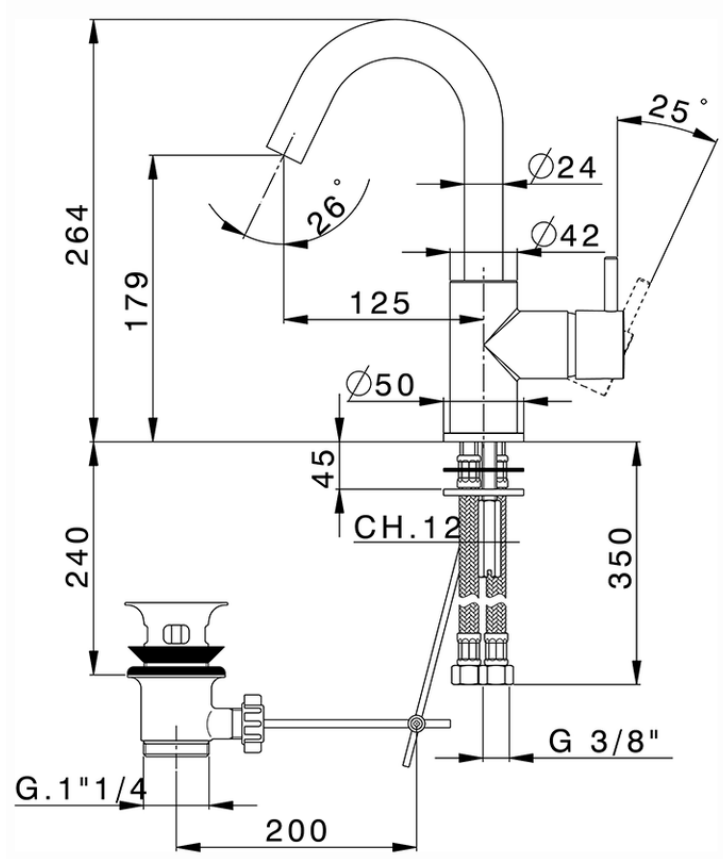

**Single lever washbasin mixer EnergySave NUOVA LESS\_LN000475**

LN000475

<https://en.cisal.it/single-lever-washbasin-mixer-energysave-nuova-less-ln000475>

2026-04-26