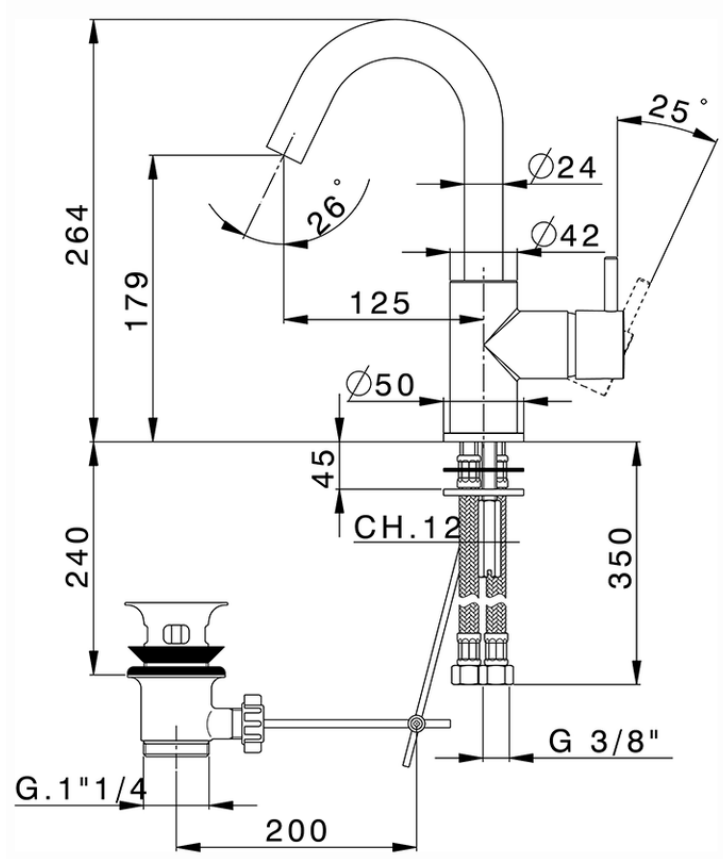

Single lever washbasin mixer EnergySave NUOVA LESS_LN000475

LN000475

<https://en.cisal.it/single-lever-washbasin-mixer-energysave-nuova-less-ln000475>

2026-04-06