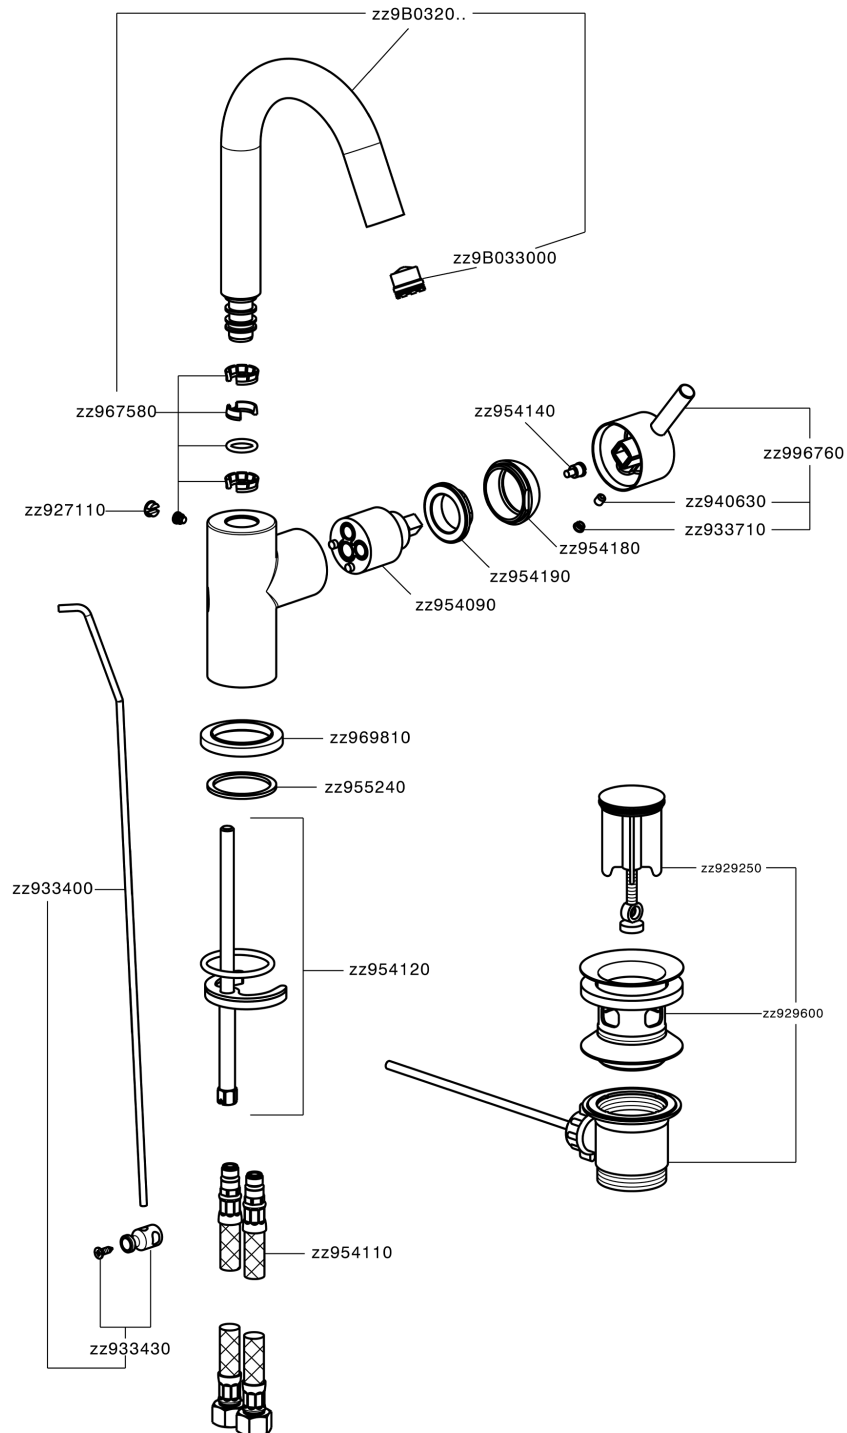

Single lever washbasin mixer EnergySave NUOVA LESS_LN000475

MODEL **LN000475**

Single lever washbasin mixer EnergySave, swivel spout, with 1"1/4 automatic pop-up waste, G.3/8" stainless steel flexible hoses

AVAILABLE FINISHINGS

-  **21** 21 Chrome
-  **2F** 2F Brushed Nickel
-  **40** 40 Matt Black
-  **4Q** 4Q Matt White

CHARACTERISTICS

Cartridge Spare Parts **ZZ95409000**

35 mm Cartridge

EcoStop

EcoStop feature limits water flow to approximately 50% of maximum output with one point of resistance on setting. Push slightly past the middle stop only when full water output is required. This will save water up to 50%.

EnergySave

Thanks to the EnergySave device, only cold water will be drawn if the lever is operated in the central position, so that the water heater will not be engaged and no hot water wasted, leading to considerable savings in energy and costs. The temperature can be adjusted by rotating the lever to the left, until the desired temperature is reached.

Single lever washbasin mixer EnergySave NUOVA LESS_LN000475

LN000475

<https://en.cisal.it/single-lever-washbasin-mixer-energysave-nuova-less-ln000475>

2026-04-27