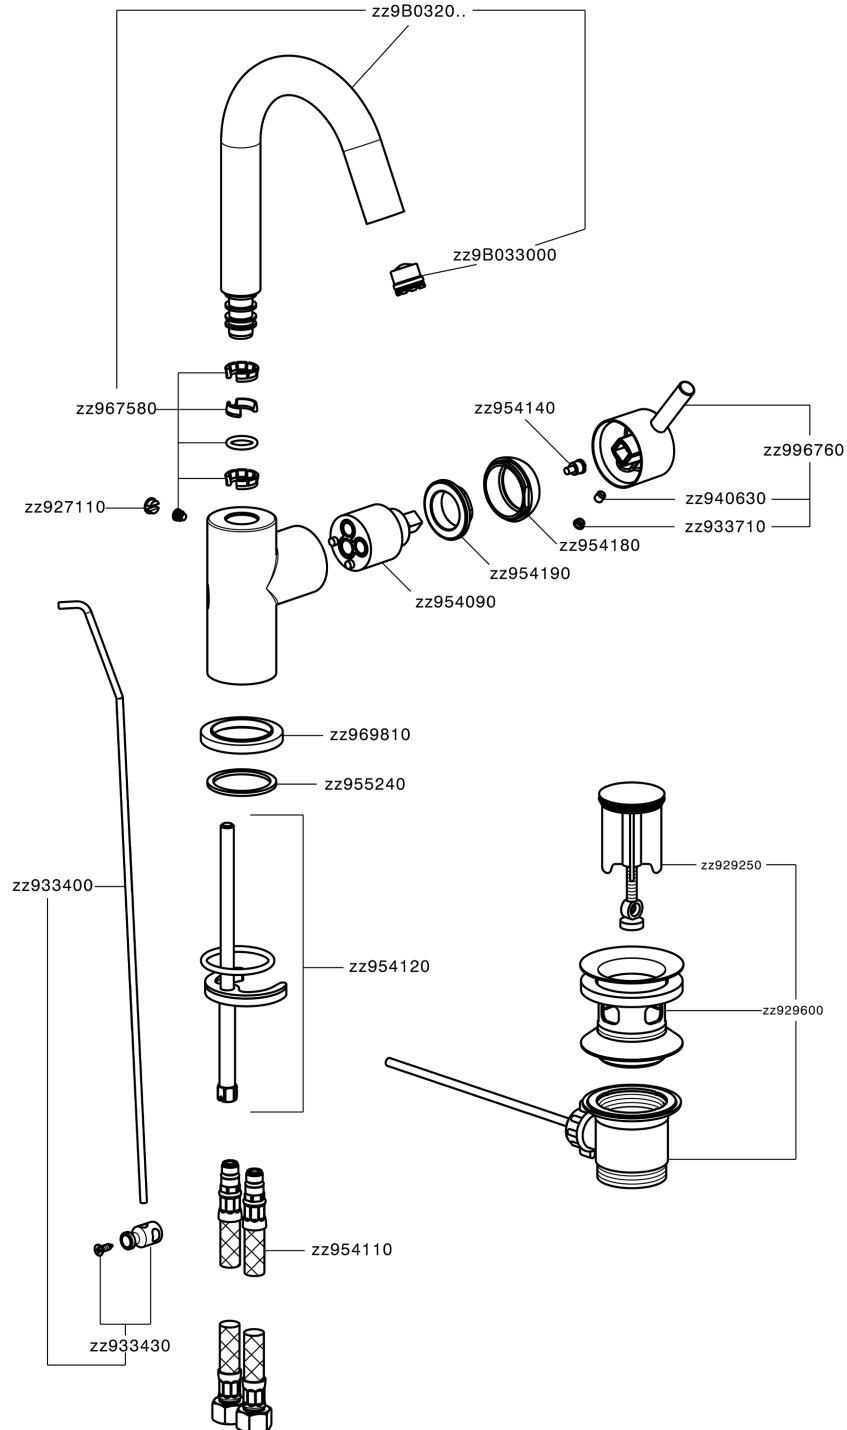

Single lever washbasin mixer EnergySave NUOVA LESS_LN000475

MODEL **LN000475**

Single lever washbasin mixer EnergySave, swivel spout, with 1"1/4 automatic pop-up waste, G.3/8" stainless steel flexible hoses

AVAILABLE FINISHINGS

-  **21** 21 Chrome
-  **2F** 2F Brushed Nickel
-  **40** 40 Matt Black
-  **4Q** 4Q Matt White

CHARACTERISTICS

Cartridge Spare Parts **ZZ95409000**

35 mm Cartridge

EcoStop

EcoStop feature limits water flow to approximately 50% of maximum output with one point of resistance on setting. Push slightly past the middle stop only when full water output is required. This will save water up to 50%.

EnergySave

Thanks to the EnergySave device, only cold water will be drawn if the lever is operated in the central position, so that the water heater will not be engaged and no hot water wasted, leading to considerable savings in energy and costs. The temperature can be adjusted by rotating the lever to the left, until the desired temperature is reached.

Single lever washbasin mixer EnergySave NUOVA LESS_LN000475

LN000475

<https://en.cisal.it/single-lever-washbasin-mixer-energysave-nuova-less-ln000475>

2026-06-05