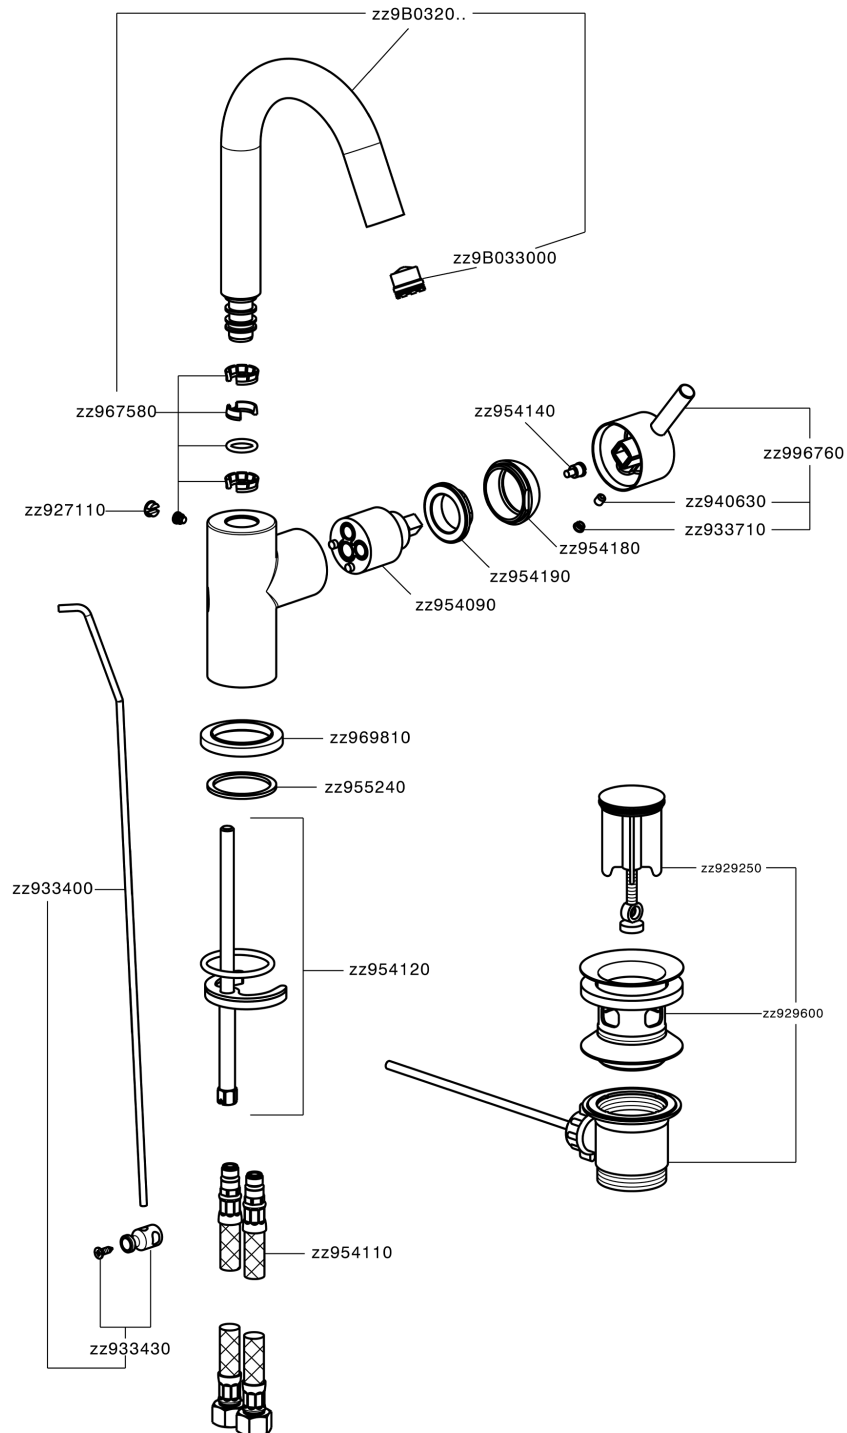

Single lever washbasin mixer EnergySave NUOVA LESS_LN000475

MODEL **LN000475**

Single lever washbasin mixer EnergySave, swivel spout, with 1"1/4 automatic pop-up waste, G.3/8" stainless steel flexible hoses

AVAILABLE FINISHINGS

-  **21** 21 Chrome
-  **2F** 2F Brushed Nickel
-  **40** 40 Matt Black
-  **4Q** 4Q Matt White

CHARACTERISTICS

Cartridge Spare Parts **ZZ95409000**

35 mm Cartridge

EcoStop

EcoStop feature limits water flow to approximately 50% of maximum output with one point of resistance on setting. Push slightly past the middle stop only when full water output is required. This will save water up to 50%.

EnergySave

Thanks to the EnergySave device, only cold water will be drawn if the lever is operated in the central position, so that the water heater will not be engaged and no hot water wasted, leading to considerable savings in energy and costs. The temperature can be adjusted by rotating the lever to the left, until the desired temperature is reached.

Single lever washbasin mixer EnergySave NUOVA LESS_LN000475

LN000475

<https://en.cisal.it/single-lever-washbasin-mixer-energysave-nuova-less-ln000475>

2026-06-25