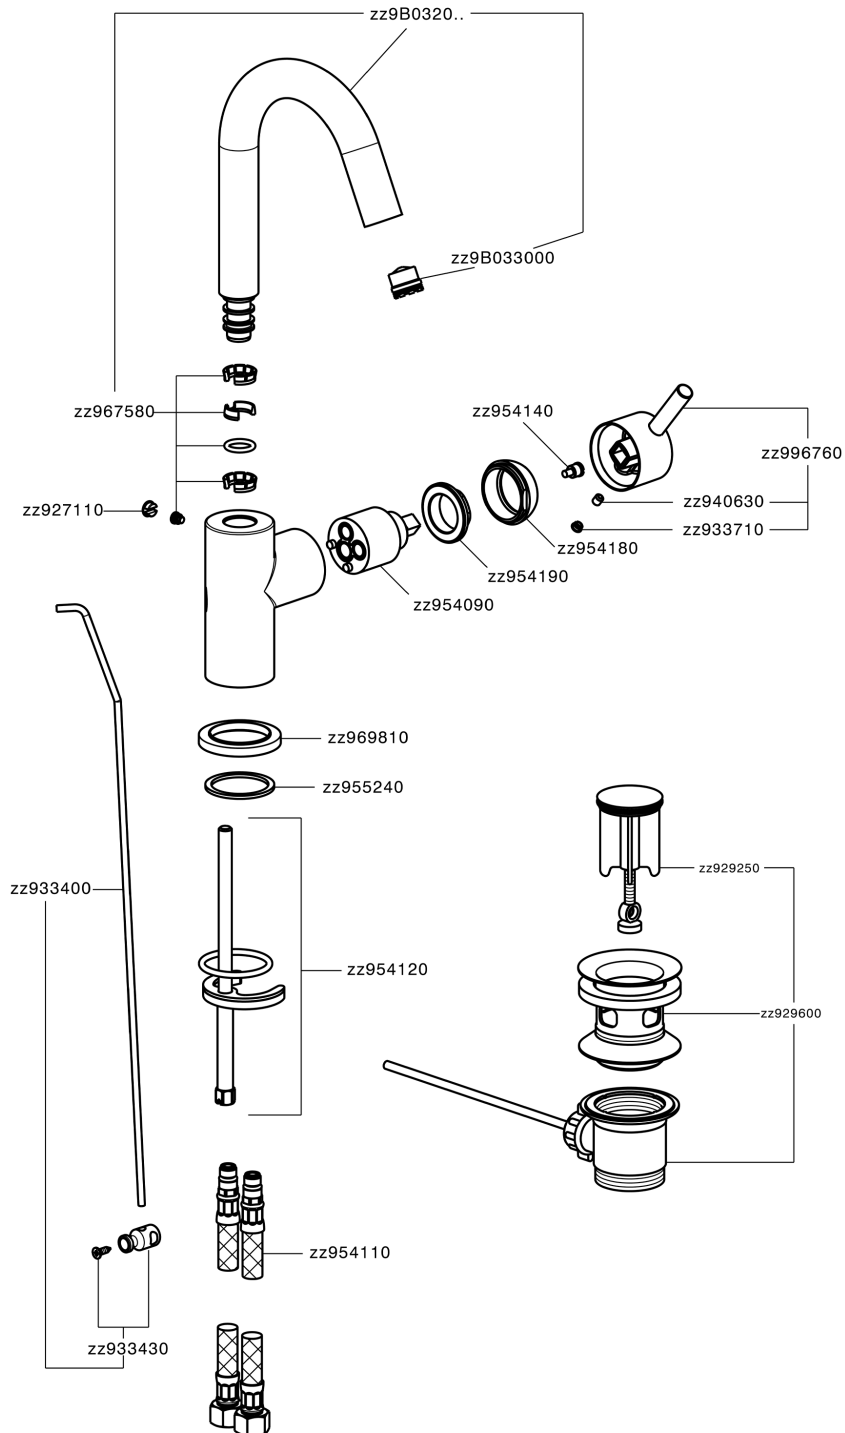

**Single lever washbasin mixer EnergySave NUOVA LESS\_LN000475**

LN000475

<https://en.cisal.it/single-lever-washbasin-mixer-energysave-nuova-less-ln000475>

2026-04-27