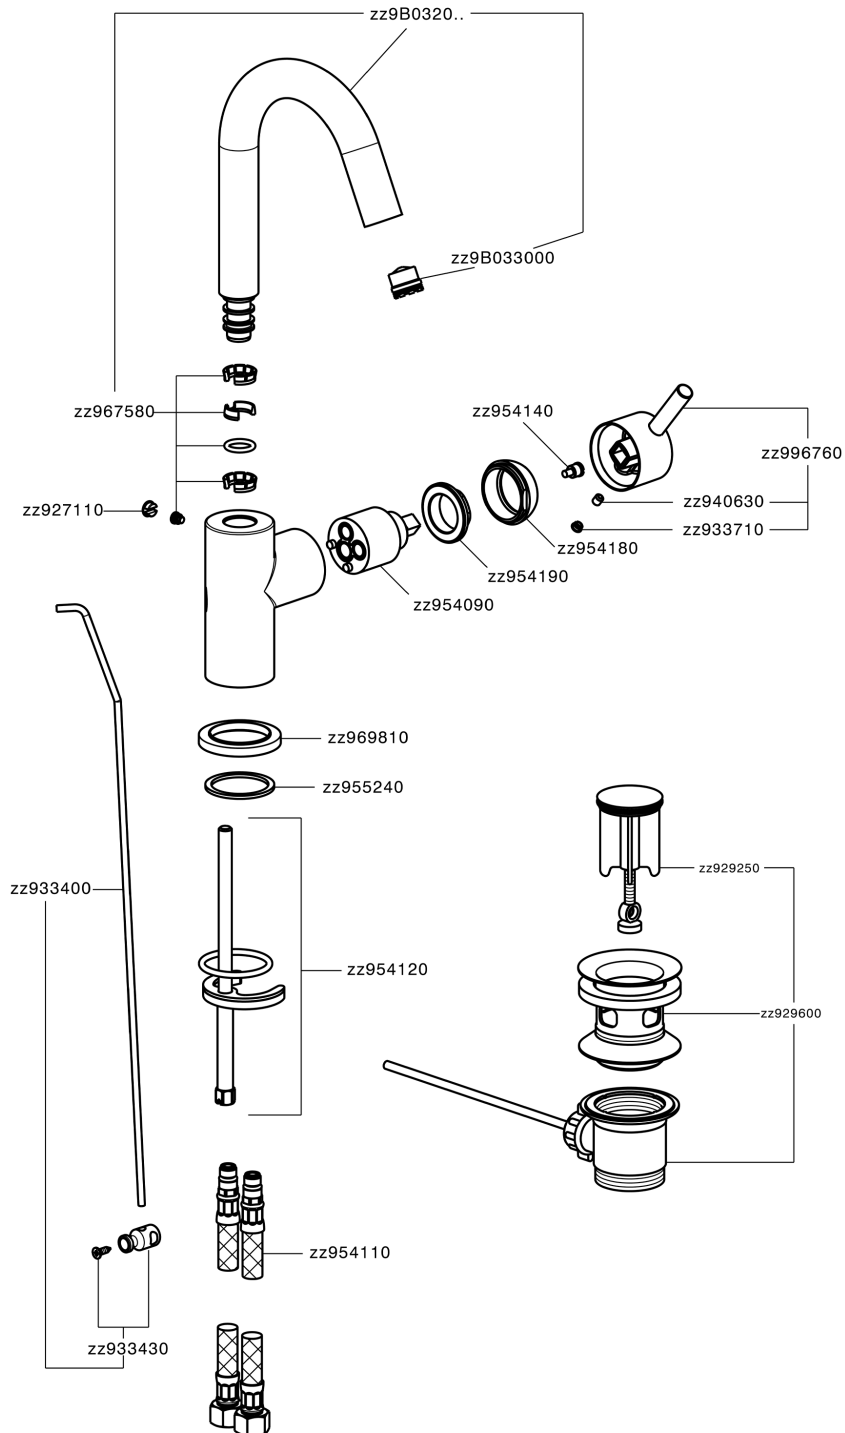

Single lever washbasin mixer EnergySave NUOVA LESS_LN000475

LN000475

<https://en.cisal.it/single-lever-washbasin-mixer-energysave-nuova-less-ln000475>

2026-04-06