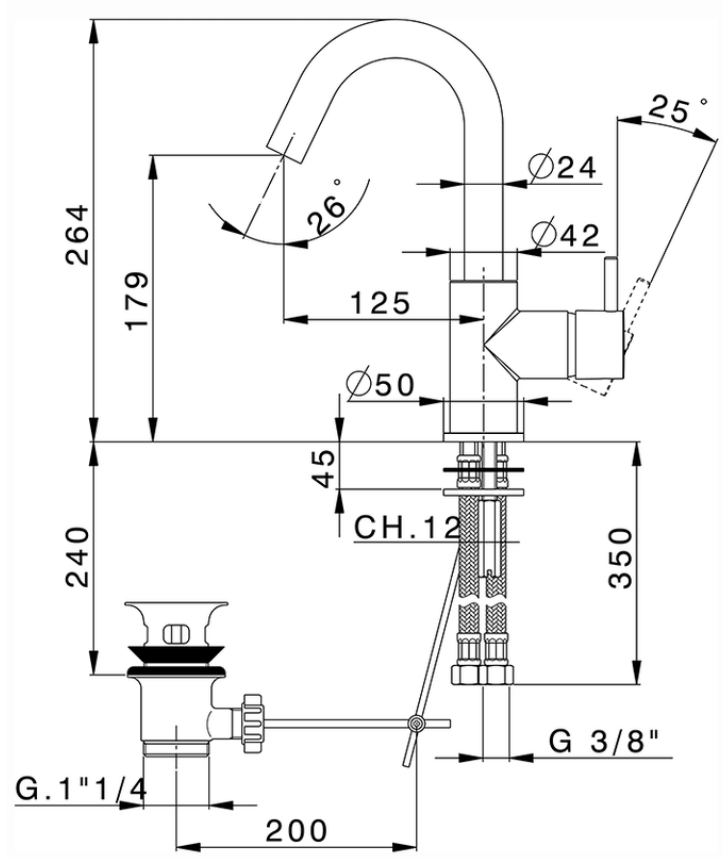

Single lever washbasin mixer EnergySave NUOVA LESS_LN000475

LN000475

<https://en.cisal.it/single-lever-washbasin-mixer-energysave-nuova-less-ln000475>

2026-06-25