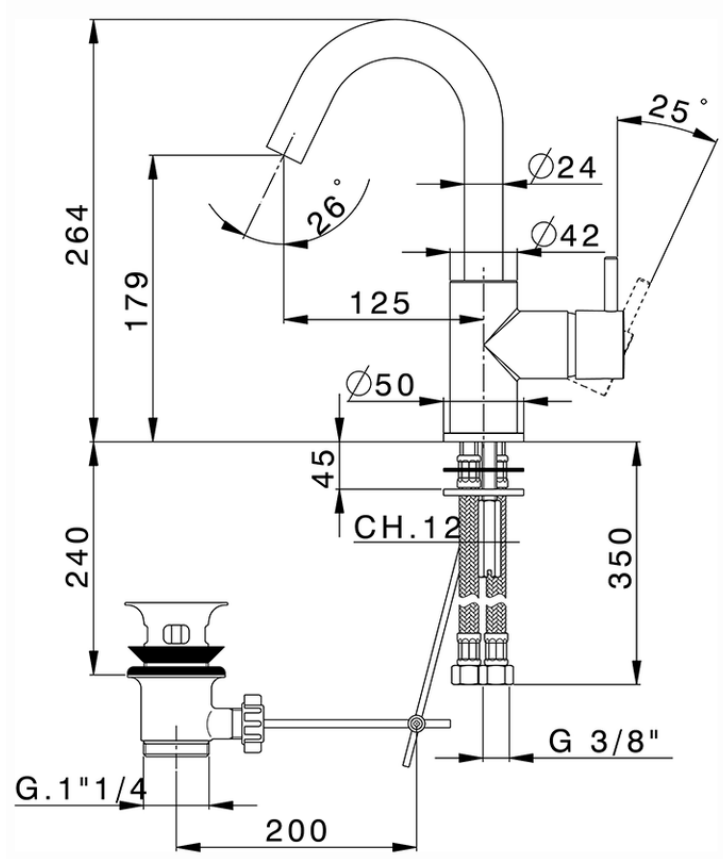

Single lever washbasin mixer EnergySave NUOVA LESS_LN000475

LN000475

<https://en.cisal.it/single-lever-washbasin-mixer-energysave-nuova-less-ln000475>

2026-04-27