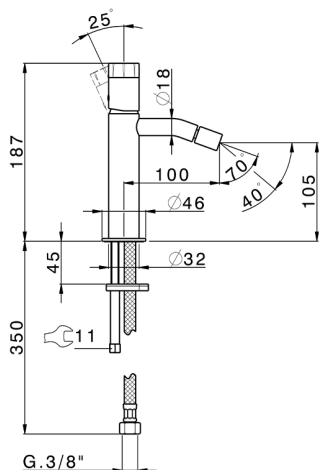

Single lever bidet mixer MARBLE X32_X5000564

MODEL **X5000564**

Single lever bidet mixer, without pop up waste, G.3/8"
Stainless Steel Flexible, with marble lever, Inox AISI
316L

AVAILABLE FINISHINGS

5X 5X Brushed Stainless Steel/Marquina Black Ma

CHARACTERISTICS

Cartridge Spare Parts **ZZ96550000**

25 mm Cartridge

Single lever bidet mixer MARBLE X32_X5000564

X5000564

<https://en.cisal.it/single-lever-bidet-mixer-marble-x32-x5000564>

2025-04-25