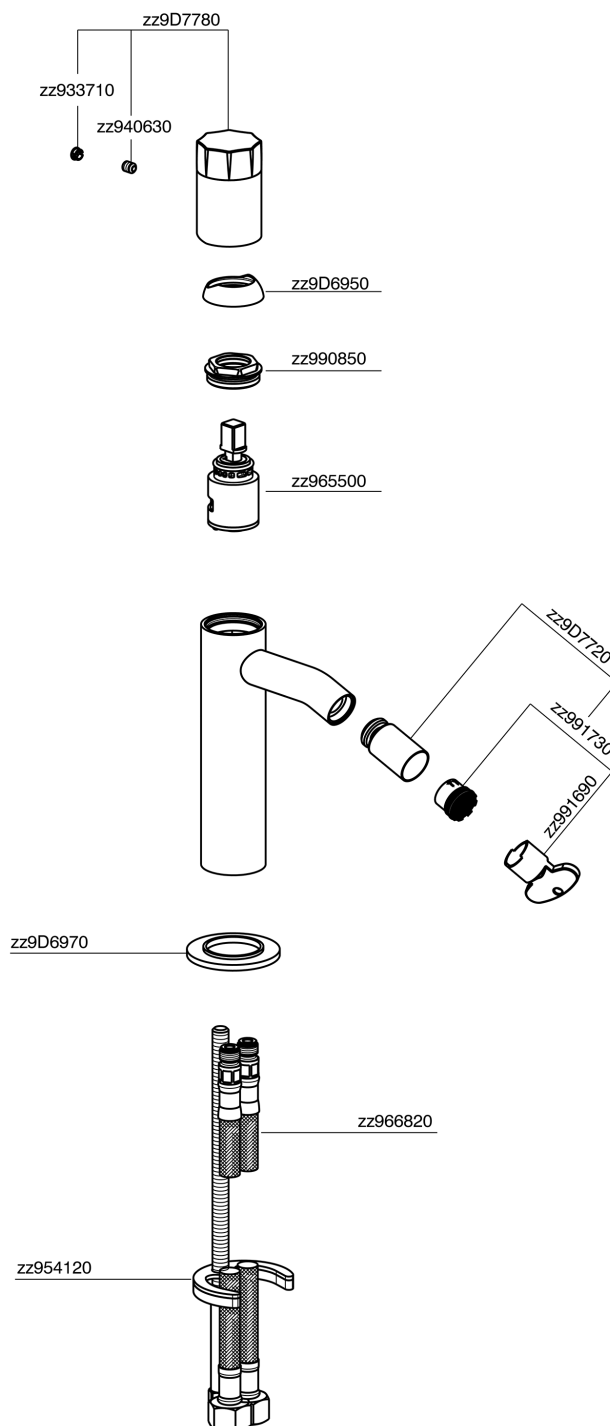

Single lever bidet mixer MARBLE X32_X5000564

MODEL **X5000564**

Single lever bidet mixer, without pop up waste, G.3/8"
Stainless Steel Flexible, with marble lever, Inox AISI
316L

AVAILABLE FINISHINGS

5X 5X Brushed Stainless Steel/Marquina Black Ma

CHARACTERISTICS

Cartridge Spare Parts **ZZ96550000**

25 mm Cartridge

Single lever bidet mixer MARBLE X32_X5000564

X5000564

<https://en.cisal.it/single-lever-bidet-mixer-marble-x32-x5000564>

2025-04-25