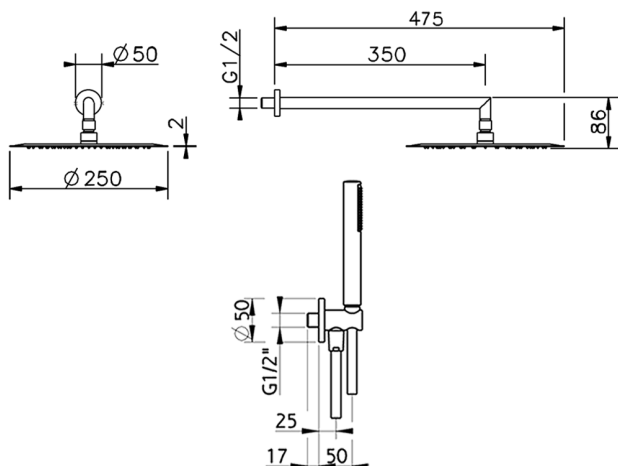

Arm and Shower Set with wall elbow integrated SHOWER_DS0K0020

MODEL **DS0K0020**

Arm and Shower Set with wall elbow integrated, 350 mm shower arm, 250 mm round showerhead 2 mm thick INOX, ABS minimalistic one spray handshower, 1/2" wall elbow, 150 cm smooth SILVERFLEX Flexible Hose

AVAILABLE FINISHINGS

CHARACTERISTICS

2024-12-22