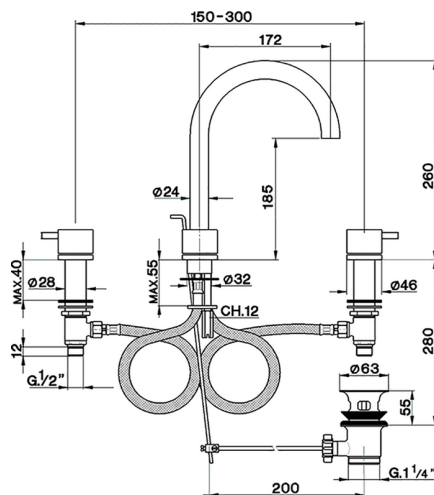

3-holes basin mixer NUOVA LESS_LN001060

MODEL **LN001060**

3-holes basin mixer, with 1"1/4 automatic pop-up waste

AVAILABLE FINISHINGS

-  **21** 21 Chrome
-  **2F** 2F Brushed Nickel
-  **40** 40 Matt Black
-  **4Q** 4Q Matt White