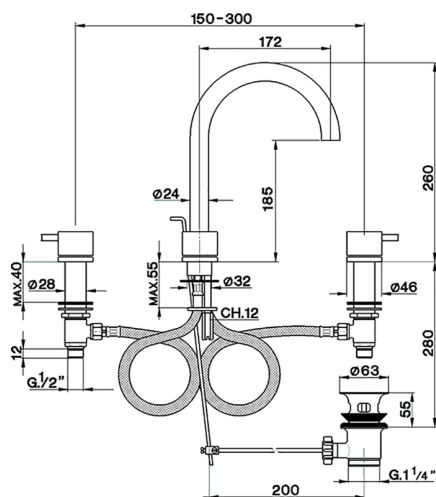

3-holes basin mixer NUOVA LESS_LN001060

MODEL **LN001060**

3-holes basin mixer, with 1"1/4 automatic pop-up waste

AVAILABLE FINISHINGS

-  **21** 21 Chrome
-  **2F** 2F Brushed Nickel
-  **40** 40 Matt Black
-  **4Q** 4Q Matt White