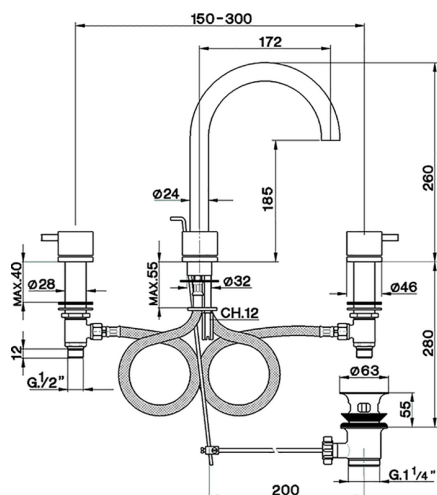

3-holes basin mixer NUOVA LESS_LN001060

MODEL **LN001060**

3-holes basin mixer, with 1"1/4 automatic pop-up waste

AVAILABLE FINISHINGS

-  **21** 21 Chrome
-  **2F** 2F Brushed Nickel
-  **40** 40 Matt Black
-  **4Q** 4Q Matt White