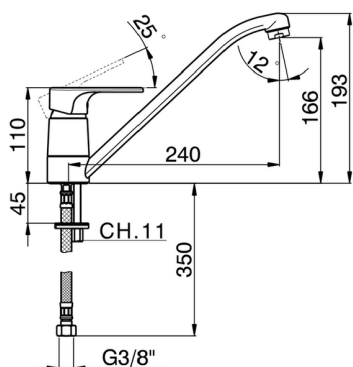

Single lever sink mixer Energysave KITCHEN_A3000585

MODEL **A3000585**

Single lever sink mixer Energysave, swivel spout, G.3/8" stainless steel flexible hoses

AVAILABLE FINISHINGS

-  **21** 21 Chrome
-  **2F** 2F Brushed Nickel
-  **40** 40 Matt Black

CHARACTERISTICS

Cartridge Spare Parts **ZZ96373000**

35 mm Cartridge

EcoStop

EcoStop feature limits water flow to approximately 50% of maximum output with one point of resistance on setting. Push slightly past the middle stop only when full water output is required. This will save water up to 50%.

EnergySave

Thanks to the EnergySave device, only cold water will be drawn if the lever is operated in the central position, so that the water heater will not be engaged and no hot water wasted, leading to considerable savings in energy and costs. The temperature can be adjusted by rotating the lever to the left, until the desired temperature is reached.