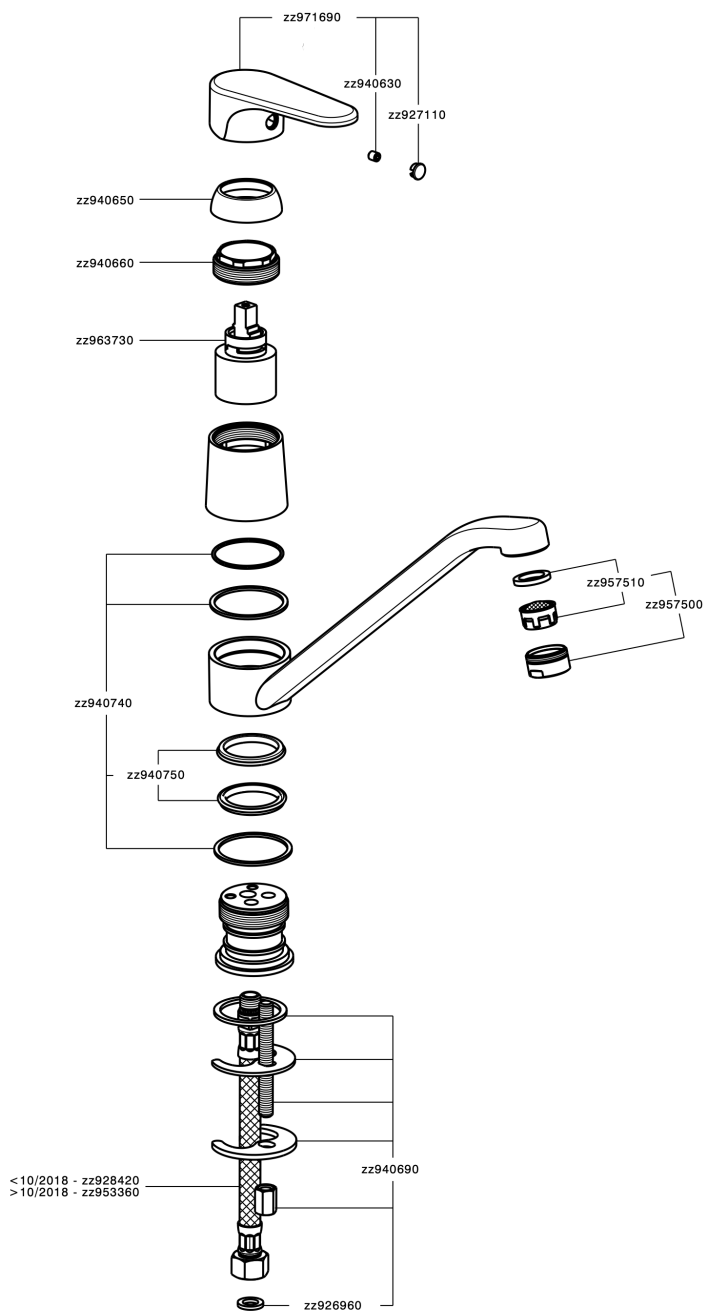

Single lever sink mixer Energysave KITCHEN_A3000585

MODEL **A3000585**

Single lever sink mixer Energysave, swivel spout, G.3/8" stainless steel flexible hoses

AVAILABLE FINISHINGS

-  **21** 21 Chrome
-  **2F** 2F Brushed Nickel
-  **40** 40 Matt Black

CHARACTERISTICS

Cartridge Spare Parts **ZZ96373000**

35 mm Cartridge

EcoStop

EcoStop feature limits water flow to approximately 50% of maximum output with one point of resistance on setting. Push slightly past the middle stop only when full water output is required. This will save water up to 50%.

EnergySave

Thanks to the EnergySave device, only cold water will be drawn if the lever is operated in the central position, so that the water heater will not be engaged and no hot water wasted, leading to considerable savings in energy and costs. The temperature can be adjusted by rotating the lever to the left, until the desired temperature is reached.

Single lever sink mixer Energysave KITCHEN_A3000585

A3000585

<https://en.cisal.it/single-lever-sink-mixer-energysave-kitchena3000585>

2024-09-16