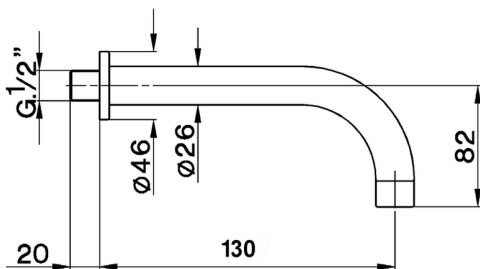

Spout COMPONENTS_ZA001253

MODEL **ZA001253**

Spout, 130 mm length, 1/2" M connection

AVAILABLE FINISHINGS

21 21 Chrome

2A 2A Satin Brushed Nickel

CHARACTERISTICS

2025-01-05