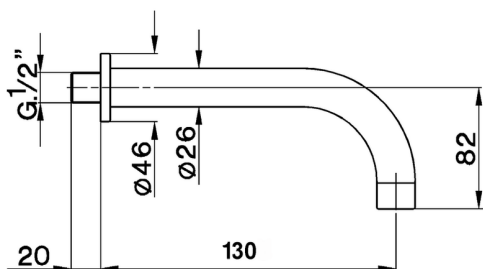

Spout COMPONENTS_ZA001253

MODEL **ZA001253**

Spout, 130 mm length, 1/2" M connection

AVAILABLE FINISHINGS

21 21 Chrome

2A 2A Satin Brushed Nickel

CHARACTERISTICS

2025-01-02