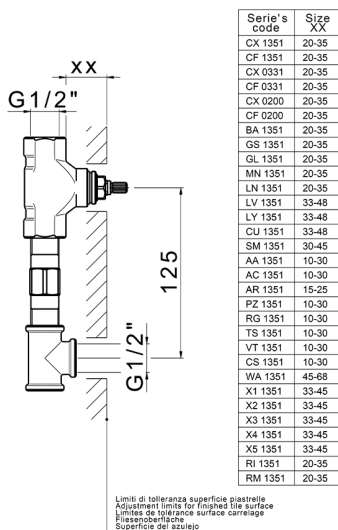

Concealed washbasin mixer CONCEALED_ZA033511

MODEL **ZA033511**

Concealed washbasin mixer, right headvalve - left headvalve

AVAILABLE FINISHINGS

 **04** 04 Without finishing

CHARACTERISTICS

Concealed **1**

Concealed washbasin mixer CONCEALED_ZA033511