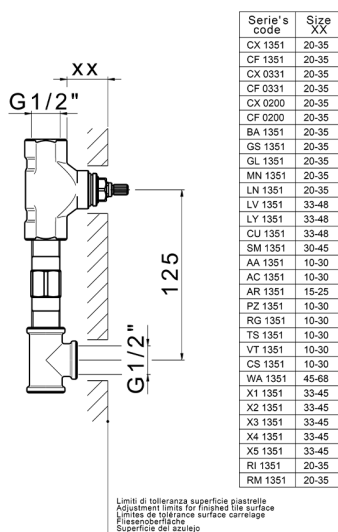

Concealed washbasin mixer CONCEALED_ZA033511

MODEL **ZA033511**

Concealed washbasin mixer, right headvalve - left headvalve

AVAILABLE FINISHINGS

 **04** 04 Without finishing

CHARACTERISTICS

Concealed **1**

Concealed washbasin mixer CONCEALED_ZA033511

ZA033511

<https://en.cisal.it/concealed-washbasin-mixer-concealed-za033511>

2026-04-04