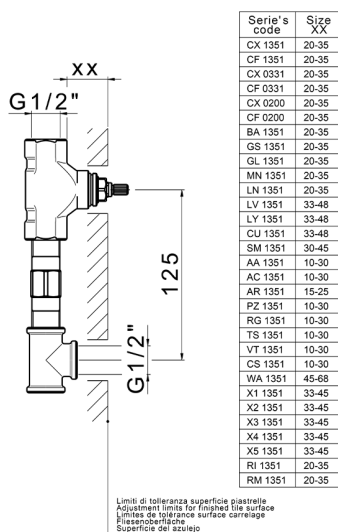

Concealed washbasin mixer CONCEALED_ZA033511

MODEL **ZA033511**

Concealed washbasin mixer, right headvalve - left headvalve

AVAILABLE FINISHINGS

 **04** 04 Without finishing

CHARACTERISTICS

Concealed **1**

Concealed washbasin mixer CONCEALED_ZA033511

ZA033511

<https://en.cisal.it/concealed-washbasin-mixer-concealed-za033511>

2026-07-03