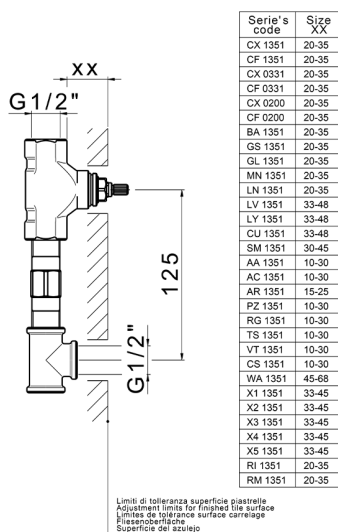

## Concealed washbasin mixer CONCEALED\_ZA033511

MODEL **ZA033511**

Concealed washbasin mixer, right headvalve - left headvalve

AVAILABLE FINISHINGS

 **04** 04 Without finishing

CHARACTERISTICS

Concealed **1**

## Concealed washbasin mixer CONCEALED\_ZA033511

ZA033511

<https://en.cisal.it/concealed-washbasin-mixer-concealed-za033511>

2026-06-10