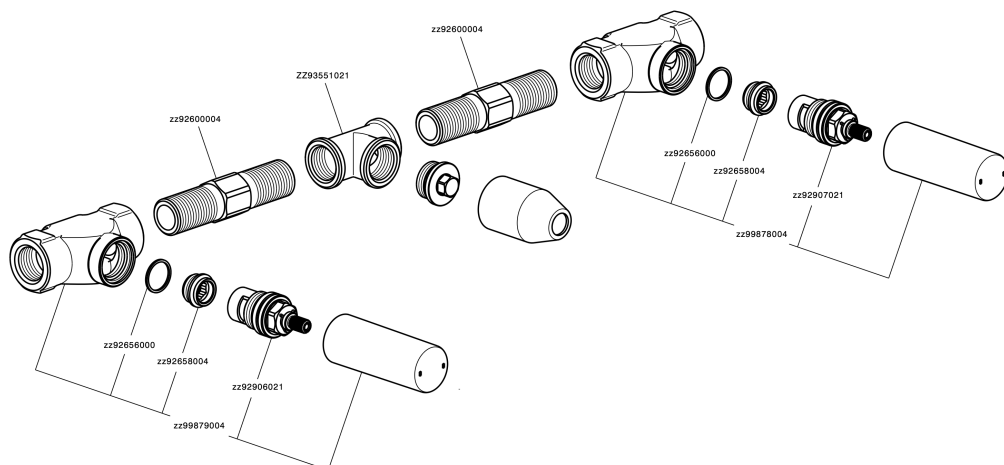

Concealed washbasin mixer CONCEALED_ZA033511

MODEL **ZA033511**

Concealed washbasin mixer, right headvalve - left headvalve

AVAILABLE FINISHINGS

 **04** 04 Without finishing

CHARACTERISTICS

Concealed **1**

Concealed washbasin mixer CONCEALED_ZA033511

ZA033511

<https://en.cisal.it/concealed-washbasin-mixer-concealed-za033511>

2026-04-04