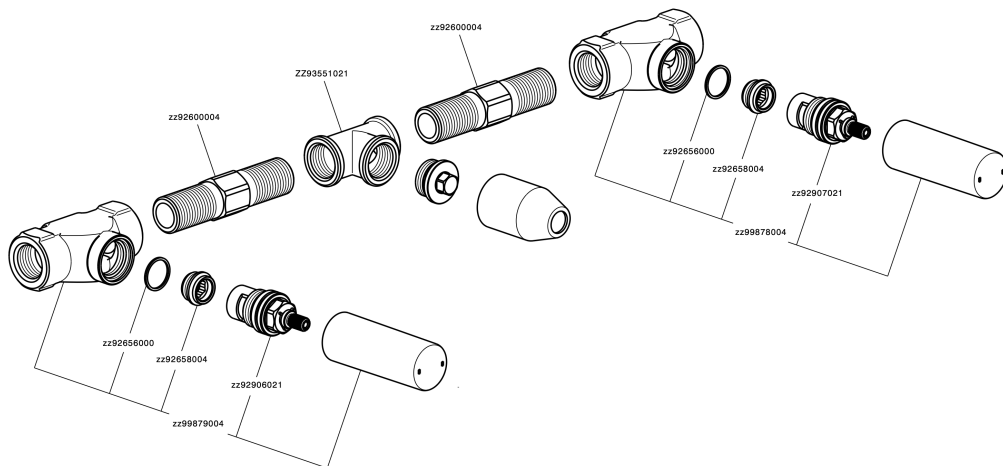

Concealed washbasin mixer CONCEALED_ZA033511

ZA033511

<https://en.cisal.it/concealed-washbasin-mixer-concealed-za033511>

2026-04-25