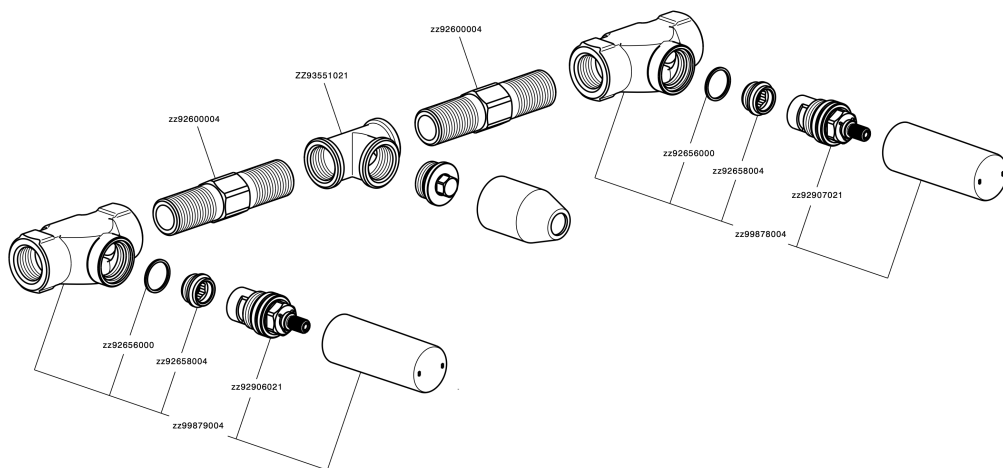

## Concealed washbasin mixer CONCEALED\_ZA033511

ZA033511

<https://en.cisal.it/concealed-washbasin-mixer-concealed-za033511>

2026-06-10