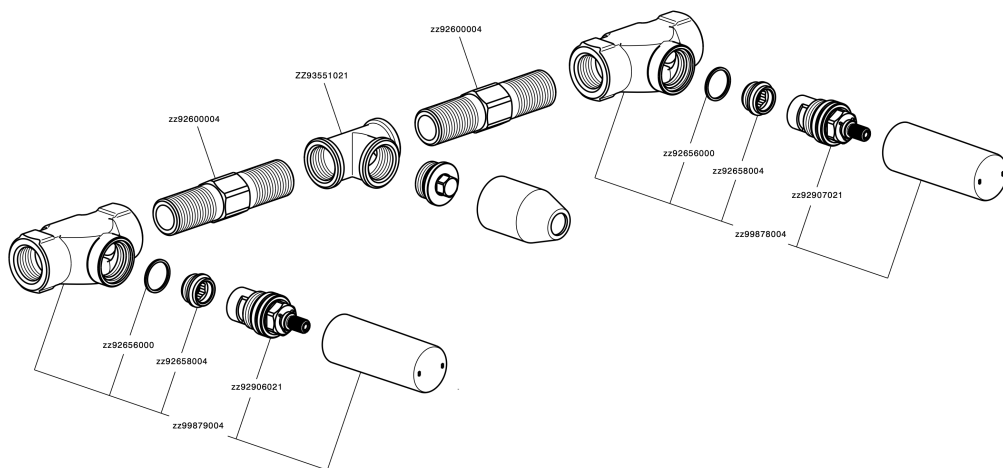

Concealed washbasin mixer CONCEALED_ZA033511

ZA033511

<https://en.cisal.it/concealed-washbasin-mixer-concealed-za033511>

2026-07-03