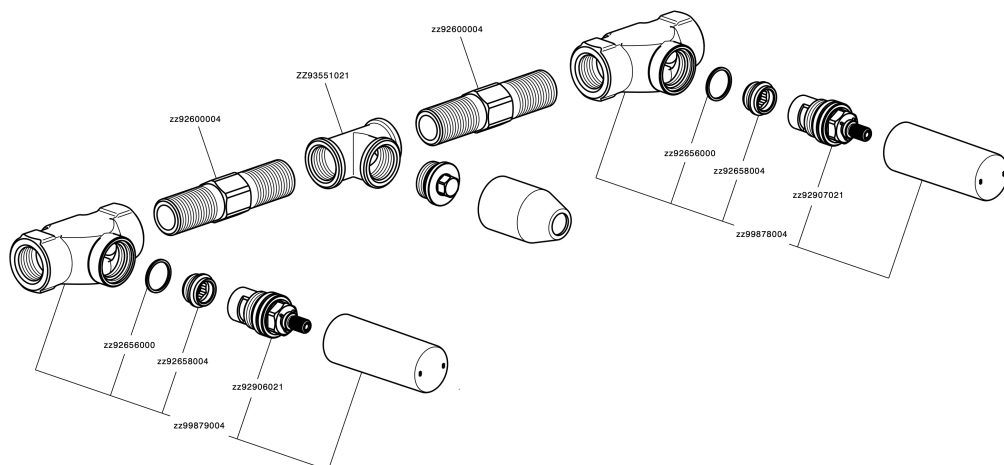

Concealed washbasin mixer CONCEALED_ZA033511

ZA033511

<https://en.cisal.it/concealed-washbasin-mixer-concealed-za033511>

2026-04-04