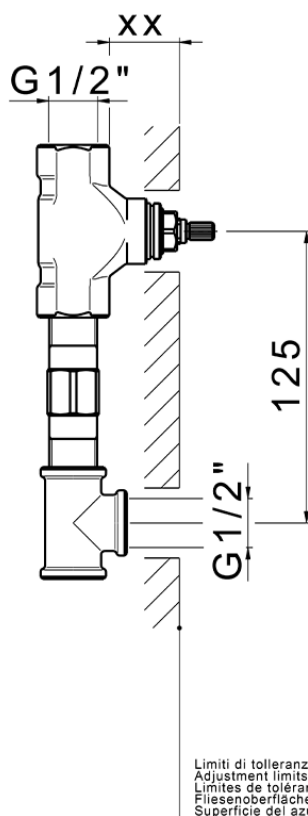

Concealed washbasin mixer CONCEALED_ZA033511

Serie's code	Size XX
CX 1351	20-35
CF 1351	20-35
CX 0331	20-35
CF 0331	20-35
CX 0200	20-35
CF 0200	20-35
BA 1351	20-35
GS 1351	20-35
GL 1351	20-35
MN 1351	20-35
LN 1351	20-35
LV 1351	33-48
LY 1351	33-48
CU 1351	33-48
SM 1351	30-45
AA 1351	10-30
AC 1351	10-30
AR 1351	15-25
PZ 1351	10-30
RG 1351	10-30
TS 1351	10-30
VT 1351	10-30
CS 1351	10-30
WA 1351	45-68
X1 1351	33-45
X2 1351	33-45
X3 1351	33-45
X4 1351	33-45
X5 1351	33-45
RI 1351	20-35
RM 1351	20-35

ZA033511

<https://en.cisal.it/concealed-washbasin-mixer-concealed-za033511>

2026-05-20