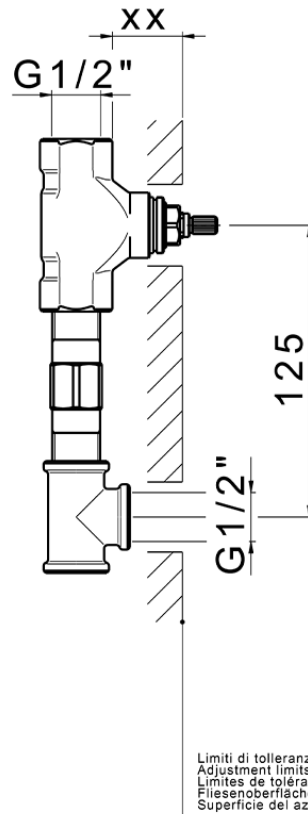

Concealed washbasin mixer CONCEALED_ZA033511

Serie's code	Size XX
CX 1351	20-35
CF 1351	20-35
CX 0331	20-35
CF 0331	20-35
CX 0200	20-35
CF 0200	20-35
BA 1351	20-35
GS 1351	20-35
GL 1351	20-35
MN 1351	20-35
LN 1351	20-35
LV 1351	33-48
LY 1351	33-48
CU 1351	33-48
SM 1351	30-45
AA 1351	10-30
AC 1351	10-30
AR 1351	15-25
PZ 1351	10-30
RG 1351	10-30
TS 1351	10-30
VT 1351	10-30
CS 1351	10-30
WA 1351	45-68
X1 1351	33-45
X2 1351	33-45
X3 1351	33-45
X4 1351	33-45
X5 1351	33-45
RI 1351	20-35
RM 1351	20-35

ZA033511

<https://en.cisal.it/concealed-washbasin-mixer-concealed-za033511>

2026-07-03