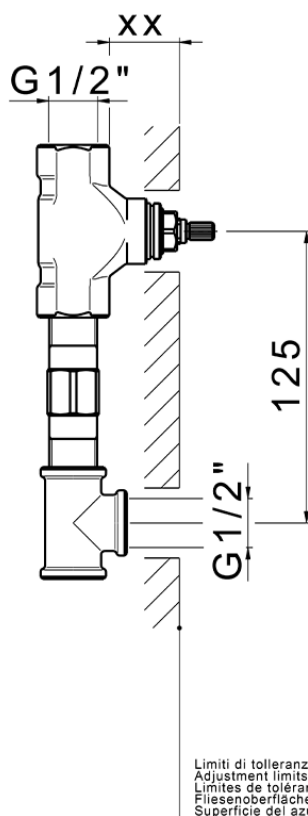

## Concealed washbasin mixer CONCEALED\_ZA033511

Serie's code	Size XX
CX 1351	20-35
CF 1351	20-35
CX 0331	20-35
CF 0331	20-35
CX 0200	20-35
CF 0200	20-35
BA 1351	20-35
GS 1351	20-35
GL 1351	20-35
MN 1351	20-35
LN 1351	20-35
LV 1351	33-48
LY 1351	33-48
CU 1351	33-48
SM 1351	30-45
AA 1351	10-30
AC 1351	10-30
AR 1351	15-25
PZ 1351	10-30
RG 1351	10-30
TS 1351	10-30
VT 1351	10-30
CS 1351	10-30
WA 1351	45-68
X1 1351	33-45
X2 1351	33-45
X3 1351	33-45
X4 1351	33-45
X5 1351	33-45
RI 1351	20-35
RM 1351	20-35

ZA033511

<https://en.cisal.it/concealed-washbasin-mixer-concealed-za033511>

2026-04-24