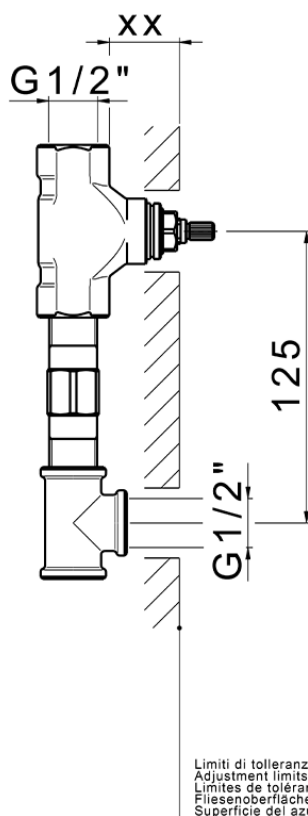

Concealed washbasin mixer CONCEALED_ZA033511

Serie's code	Size XX
CX 1351	20-35
CF 1351	20-35
CX 0331	20-35
CF 0331	20-35
CX 0200	20-35
CF 0200	20-35
BA 1351	20-35
GS 1351	20-35
GL 1351	20-35
MN 1351	20-35
LN 1351	20-35
LV 1351	33-48
LY 1351	33-48
CU 1351	33-48
SM 1351	30-45
AA 1351	10-30
AC 1351	10-30
AR 1351	15-25
PZ 1351	10-30
RG 1351	10-30
TS 1351	10-30
VT 1351	10-30
CS 1351	10-30
WA 1351	45-68
X1 1351	33-45
X2 1351	33-45
X3 1351	33-45
X4 1351	33-45
X5 1351	33-45
RI 1351	20-35
RM 1351	20-35

ZA033511

<https://en.cisal.it/concealed-washbasin-mixer-concealed-za033511>

2026-06-13