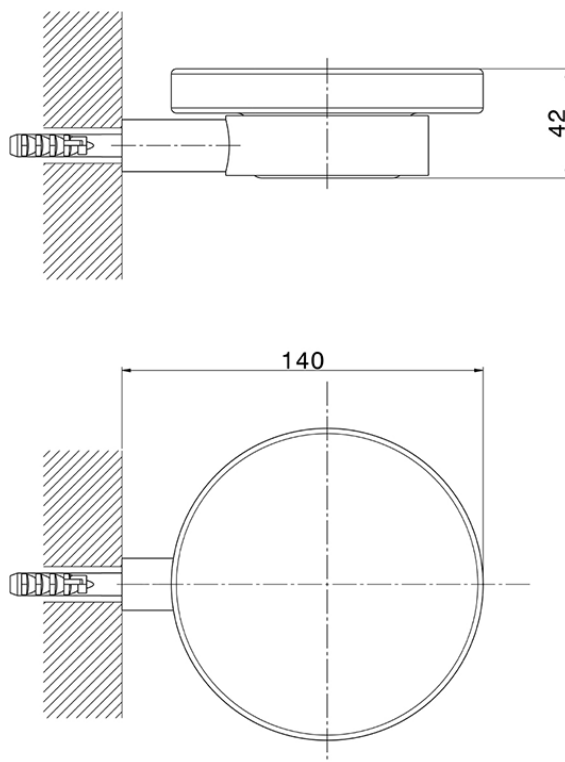

Wall mounted soap-dish BATHROOM ACCESSORIES_SY090602

SY090602

<https://en.cisal.it/wall-mounted-soap-dish-bathroom-accessories-sy090602>

2026-06-13