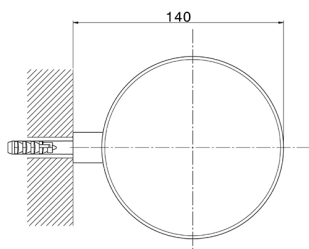

Wall mounted soap-dish BATHROOM ACCESSORIES_SY090602

MODEL **SY090602**

Wall mounted soap-dish,ceramic basin wall

AVAILABLE FINISHINGS