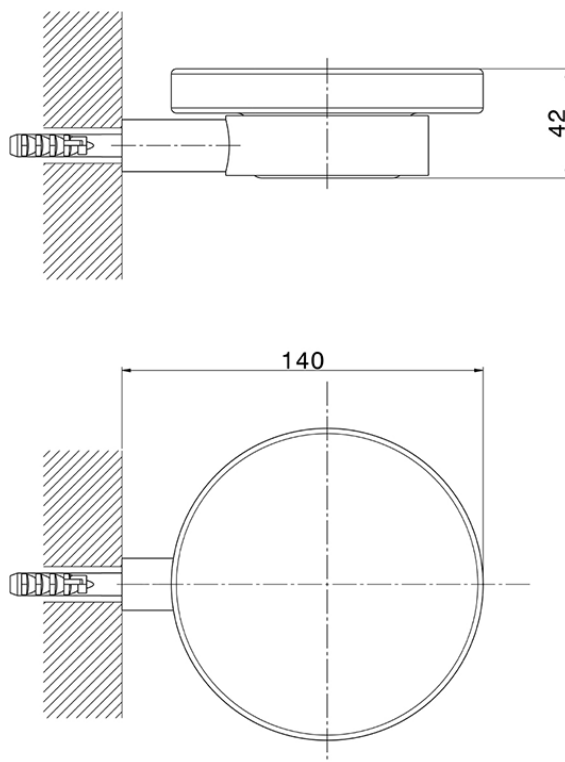

Wall mounted soap-dish BATHROOM ACCESSORIES_SY090602

SY090602

<https://en.cisal.it/wall-mounted-soap-dish-bathroom-accessories-sy090602>

2026-04-26