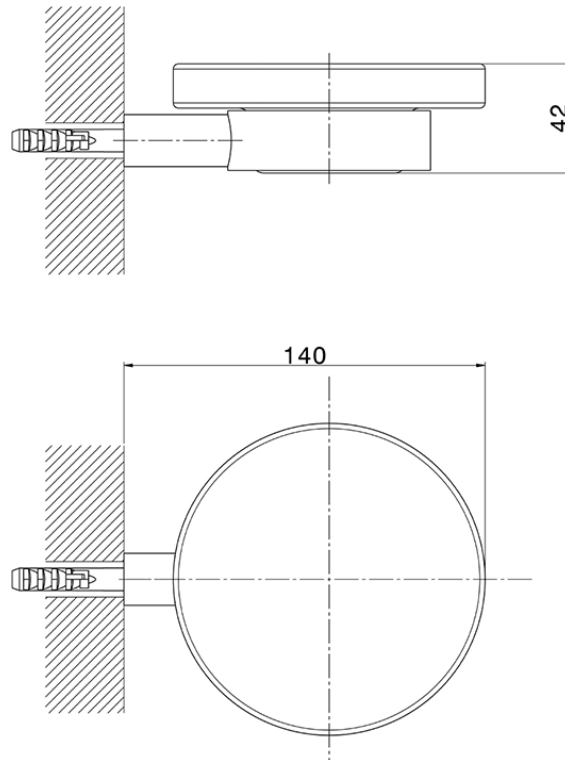

Wall mounted soap-dish BATHROOM ACCESSORIES_SY090602

SY090602

<https://en.cisal.it/wall-mounted-soap-dish-bathroom-accessories-sy090602>

2026-04-26