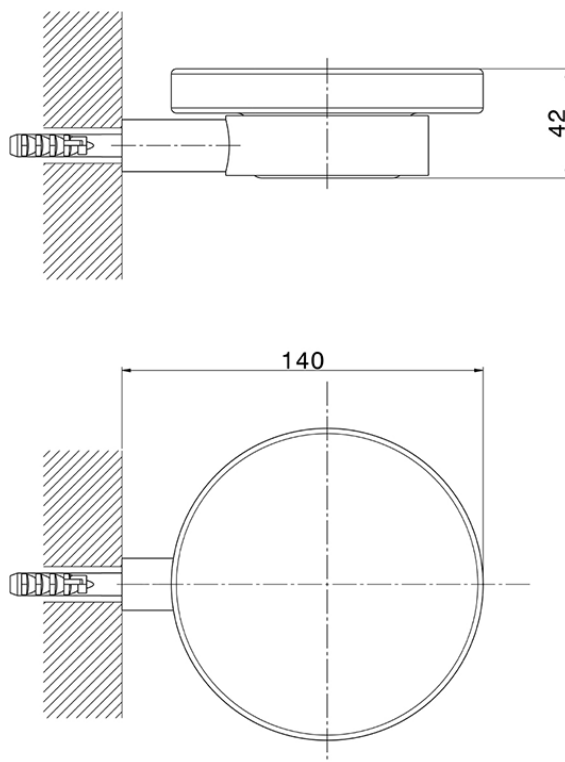

## Wall mounted soap-dish BATHROOM ACCESSORIES\_SY090602

SY090602

<https://en.cisal.it/wall-mounted-soap-dish-bathroom-accessories-sy090602>

2026-06-14