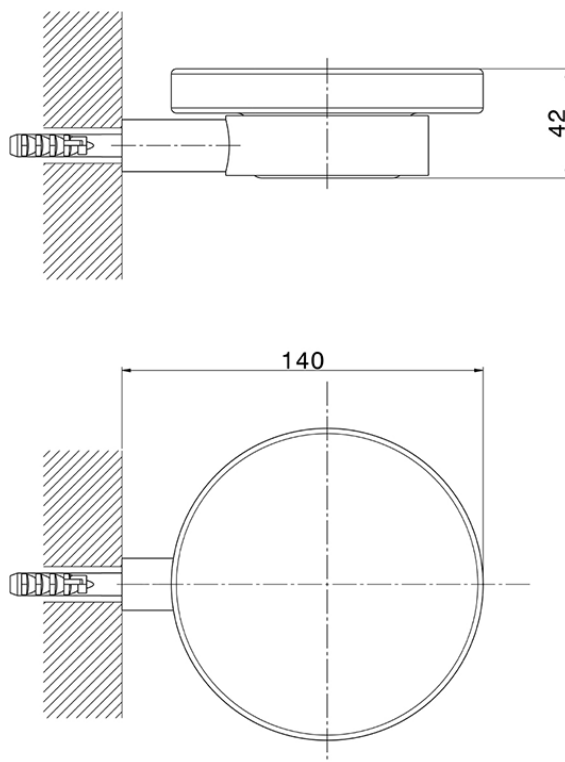

Wall mounted soap-dish BATHROOM ACCESSORIES_SY090602

SY090602

<https://en.cisal.it/wall-mounted-soap-dish-bathroom-accessories-sy090602>

2026-04-06