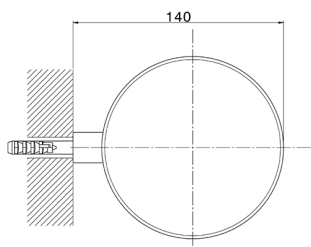

Wall mounted soap-dish BATHROOM ACCESSORIES_SY090602

MODEL **SY090602**

Wall mounted soap-dish,ceramic basin wall

AVAILABLE FINISHINGS

-  **21** 21 Chrome
-  **2B** 2B Polished Nickel
-  **2F** 2F Brushed Nickel
-  **2P** 2P Rose Gold
-  **2Q** 2Q Black Titanium
-  **40** 40 Matt Black
-  **4Q** 4Q Matt White