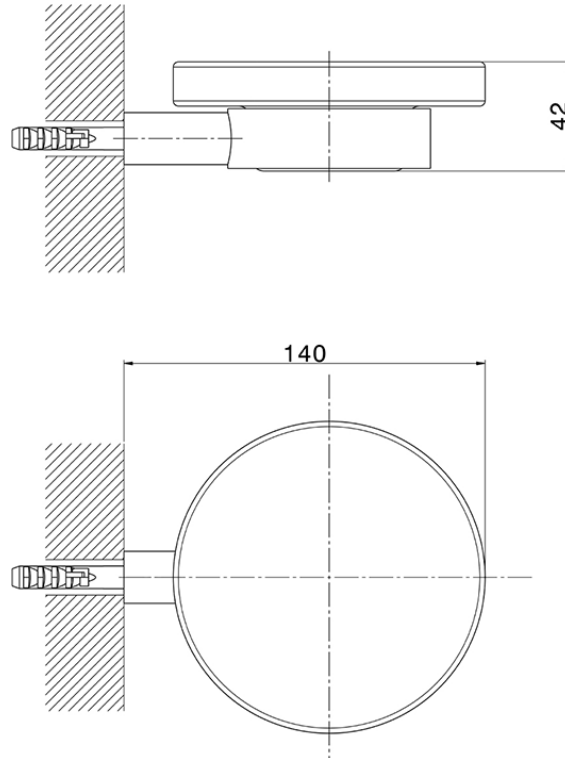

## Wall mounted soap-dish BATHROOM ACCESSORIES\_SY090602

SY090602

<https://en.cisal.it/wall-mounted-soap-dish-bathroom-accessories-sy090602>

2026-05-19