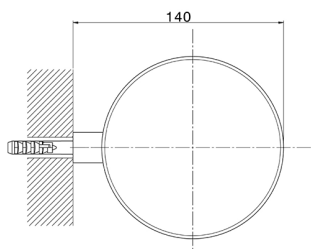

Wall mounted soap-dish BATHROOM ACCESSORIES_SY090602

MODEL **SY090602**

Wall mounted soap-dish,ceramic basin wall

AVAILABLE FINISHINGS

-  **21** 21 Chrome
-  **2B** 2B Polished Nickel
-  **2F** 2F Brushed Nickel
-  **2P** 2P Rose Gold
-  **2Q** 2Q Black Titanium
-  **40** 40 Matt Black
-  **4Q** 4Q Matt White