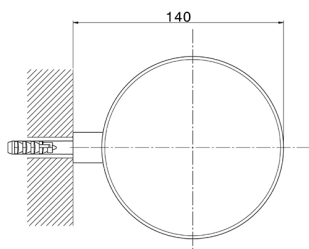

Wall mounted soap-dish BATHROOM ACCESSORIES_SY090602

MODEL **SY090602**

Wall mounted soap-dish,ceramic basin wall

AVAILABLE FINISHINGS

-  **21** 21 Chrome
-  **2B** 2B Polished Nickel
-  **2F** 2F Brushed Nickel
-  **2P** 2P Rose Gold
-  **2Q** 2Q Black Titanium
-  **40** 40 Matt Black
-  **4Q** 4Q Matt White