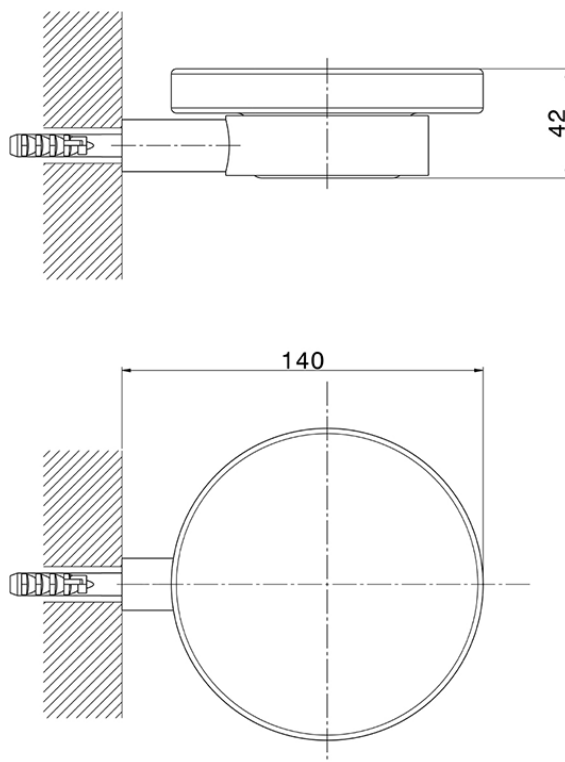

Wall mounted soap-dish BATHROOM ACCESSORIES_SY090602

SY090602

<https://en.cisal.it/wall-mounted-soap-dish-bathroom-accessories-sy090602>

2026-05-19