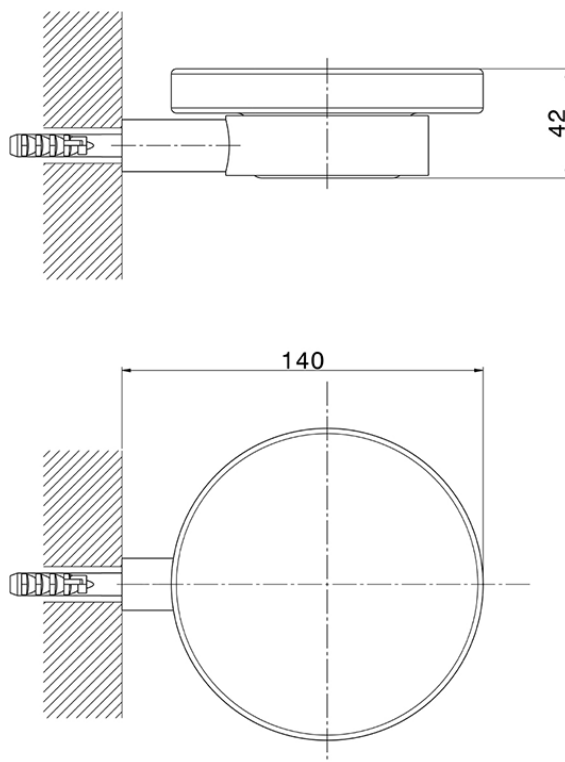

## Wall mounted soap-dish BATHROOM ACCESSORIES\_SY090602

SY090602

<https://en.cisal.it/wall-mounted-soap-dish-bathroom-accessories-sy090602>

2026-06-13