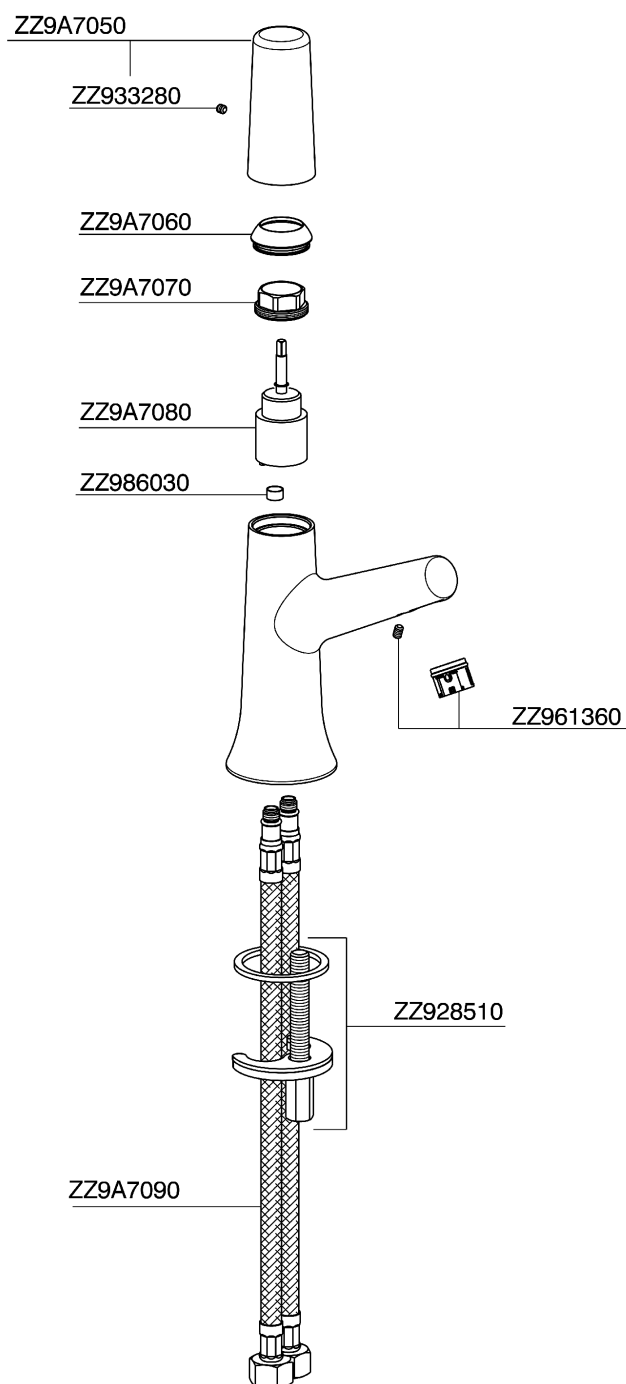

Single lever washbasin mixer VITA_VI000544

MODEL **VI000544**

Single lever washbasin mixer, without waste, G.3/8" stainless steel flexible hoses

AVAILABLE FINISHINGS

-  **21** 21 Chrome
-  **2Q** 2Q Black Titanium
-  **40** 40 Matt Black
-  **4Q** 4Q Matt White

CHARACTERISTICS

Cartridge Spare Parts **ZZ9A708000**

25mm Joystick single-lever cartridge

Single lever washbasin mixer VITA_VI000544

VI000544

<https://en.cisal.it/single-lever-washbasin-mixer-vita-vi000544>