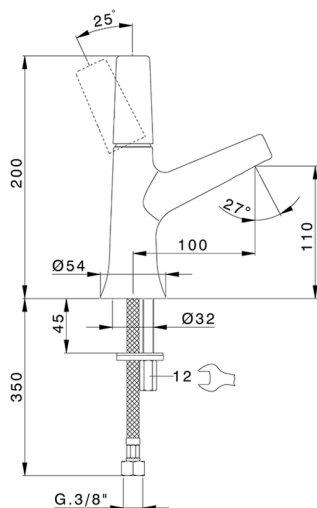

Single lever washbasin mixer VITA_VI000544

MODEL **VI000544**

Single lever washbasin mixer, without waste, G.3/8" stainless steel flexible hoses

AVAILABLE FINISHINGS

-  **21** 21 Chrome
-  **2Q** 2Q Black Titanium
-  **40** 40 Matt Black
-  **4Q** 4Q Matt White

CHARACTERISTICS

Cartridge Spare Parts **ZZ9A708000**

25mm Joystick single-lever cartridge

Single lever washbasin mixer VITA_VI000544

VI000544

<https://en.cisal.it/single-lever-washbasin-mixer-vita-vi000544>