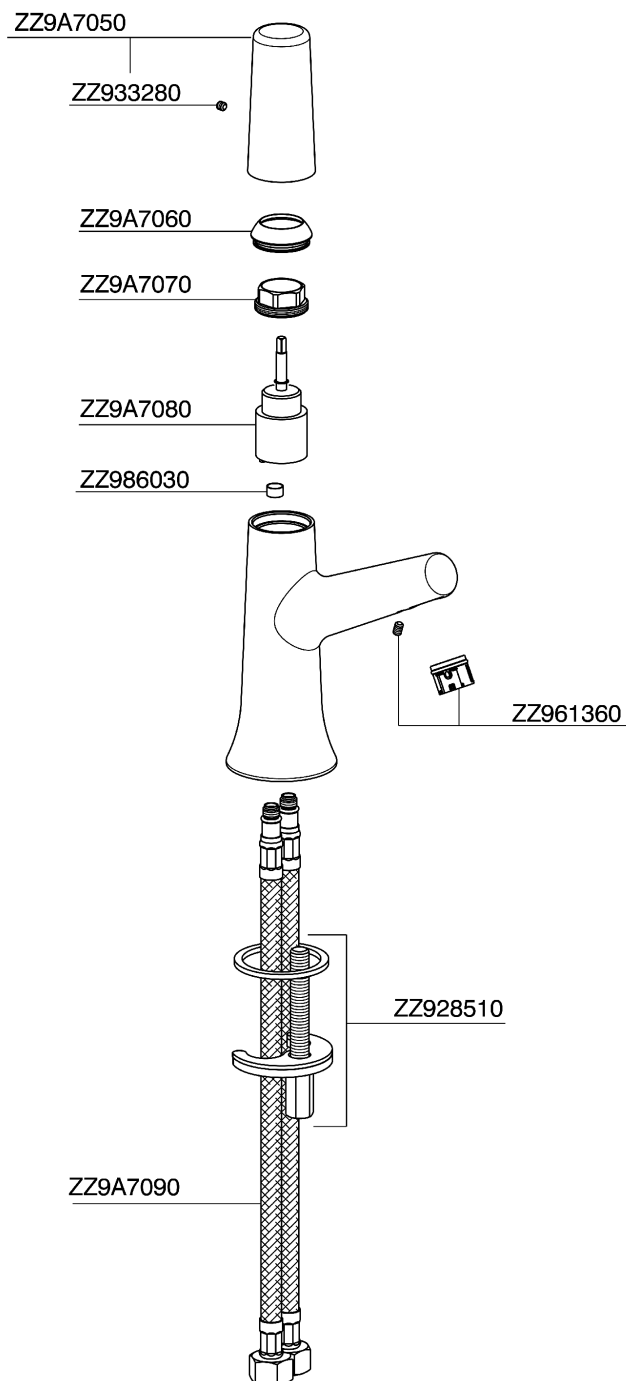

## Single lever washbasin mixer VITA\_VI000544

MODEL **VI000544**

Single lever washbasin mixer, without waste, G.3/8" stainless steel flexible hoses

### CHARACTERISTICS

Cartridge Spare Parts **ZZ9A708000**

**25mm Joystick single-lever cartridge**

## Single lever washbasin mixer VITA\_VI000544

VI000544

<https://en.cisal.it/single-lever-washbasin-mixer-vita-vi000544>

2026-06-05