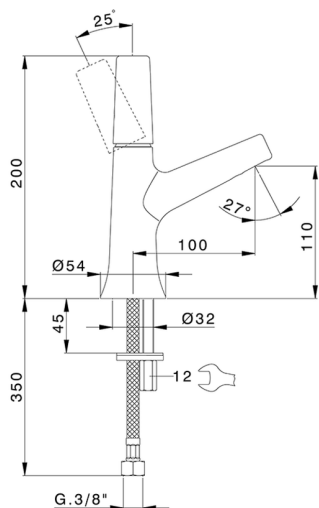

## Single lever washbasin mixer VITA\_VI000544

MODEL **VI000544**

Single lever washbasin mixer, without waste, G.3/8" stainless steel flexible hoses

### CHARACTERISTICS

Cartridge Spare Parts **ZZ9A708000**

**25mm Joystick single-lever cartridge**