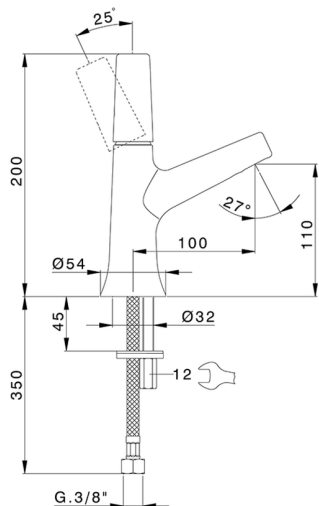

Single lever washbasin mixer VITA_VI000544

MODEL **VI000544**

Single lever washbasin mixer, without waste, G.3/8" stainless steel flexible hoses

AVAILABLE FINISHINGS

-  **21** 21 Chrome
-  **2Q** 2Q Black Titanium
-  **40** 40 Matt Black
-  **4Q** 4Q Matt White

CHARACTERISTICS

Cartridge Spare Parts **ZZ9A708000**

25mm Joystick single-lever cartridge

Single lever washbasin mixer VITA_VI000544

VI000544

<https://en.cisal.it/single-lever-washbasin-mixer-vita-vi000544>