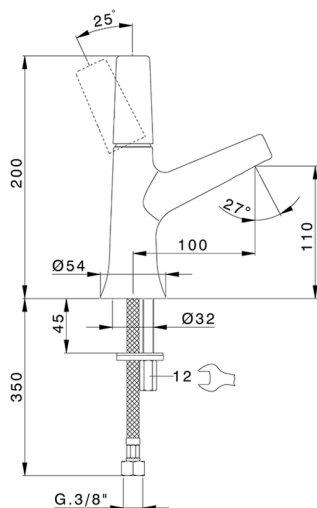

## Single lever washbasin mixer VITA\_VI000544

MODEL **VI000544**

Single lever washbasin mixer, without waste, G.3/8" stainless steel flexible hoses

### CHARACTERISTICS

Cartridge Spare Parts **ZZ9A708000**

**25mm Joystick single-lever cartridge**