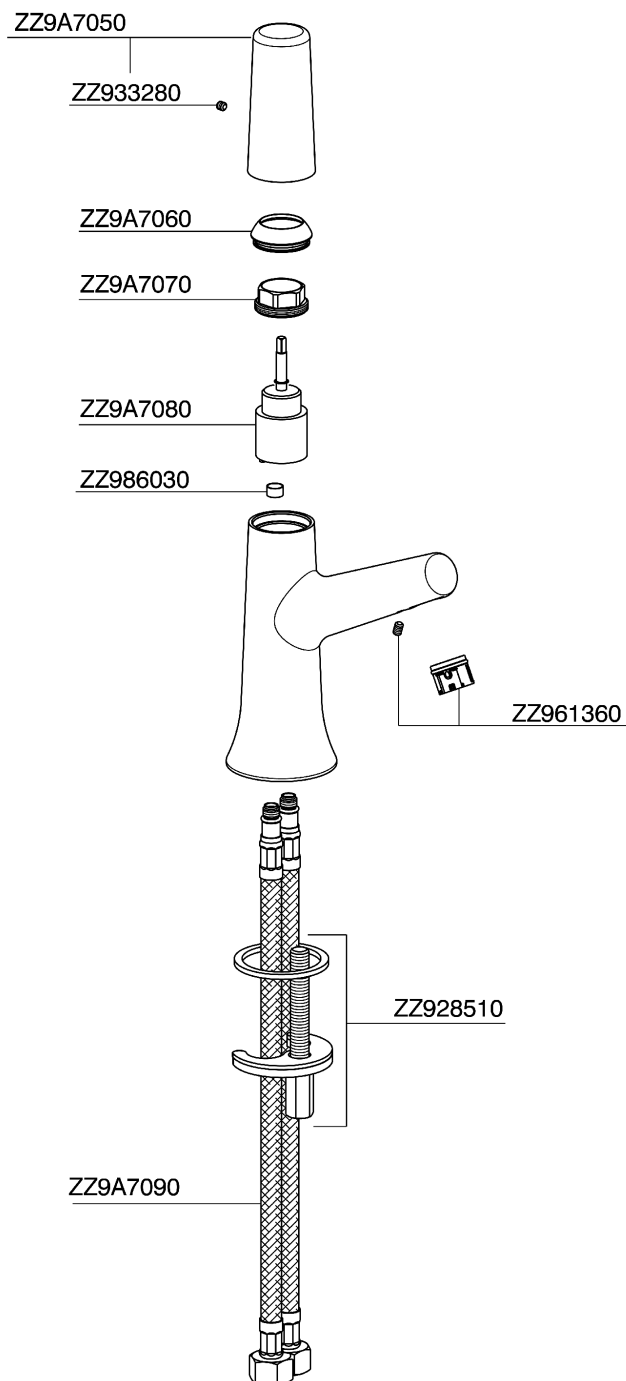

Single lever washbasin mixer VITA_VI000544

MODEL **VI000544**

Single lever washbasin mixer, without waste, G.3/8" stainless steel flexible hoses

AVAILABLE FINISHINGS

-  **21** 21 Chrome
-  **2Q** 2Q Black Titanium
-  **40** 40 Matt Black
-  **4Q** 4Q Matt White

CHARACTERISTICS

Cartridge Spare Parts **ZZ9A708000**

25mm Joystick single-lever cartridge

Single lever washbasin mixer VITA_VI000544

VI000544

<https://en.cisal.it/single-lever-washbasin-mixer-vita-vi000544>