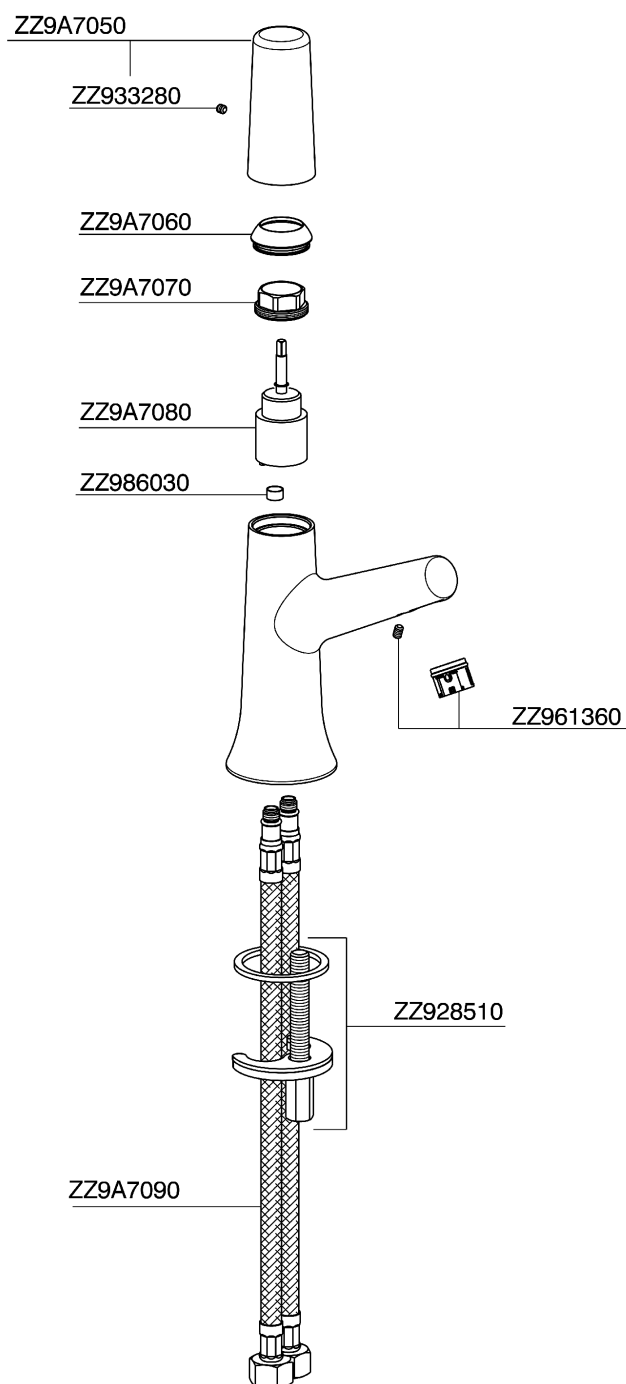

Single lever washbasin mixer VITA_VI000544

VI000544

<https://en.cisal.it/single-lever-washbasin-mixer-vita-vi000544>

2026-06-25