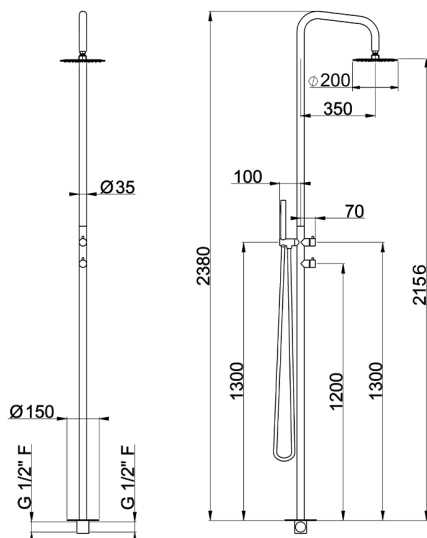

## Free Standing Progressive Shower Column SHOWER COLUMNS\_XI005110

MODEL **XI005110**

Free Standing Progressive Shower Column, 2 outlet diverter, for Indoor/Outdoor use, D.200 mm INOX round showerhead, INOX D.26 mm minimalistic one spray handshower, INOX AISI 316L

AVAILABLE FINISHINGS

**D1** D1 Brushed Inox

CHARACTERISTICS

Single Lever **1**

Cartridge Spare Parts **ZZ9E521000**

**25 mm Progressive single-lever cartridge**

2025-04-25