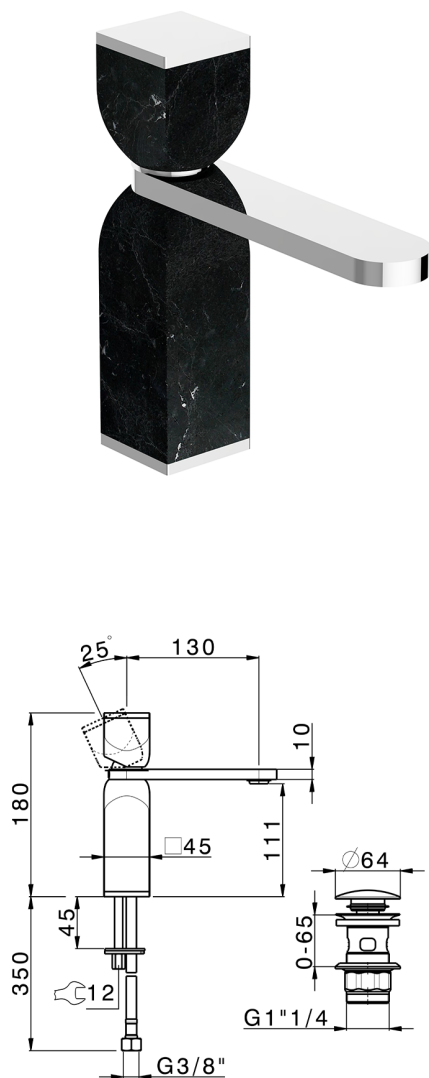

## Single lever 'large' washbasin mixer HI-RISE\_RM000494

MODEL **RM000494**

Single lever 'large' washbasin mixer, with 1"1/4 automatic pop up waste, G.3/8" stainless steel flexible hoses, body and handle in marble

### AVAILABLE FINISHINGS

- 
**7S** 7S White Carrara Marble/Brushed Gold
- 
**7X** 7X White Carrara Marble/Brushed Nickel
- 
**7Y** 7Y Carrara Marble/Chrome
- 
**8A** 8A Marquinia Marble/Brushed Gold
- 
**8B** 8B Marquinia Marble/Gold
- 
**8D** 8D Black Marquinia Marble/Chrome

### CHARACTERISTICS

Cartridge Spare Parts **ZZ96550000**

**25 mm Cartridge**

2026-02-03