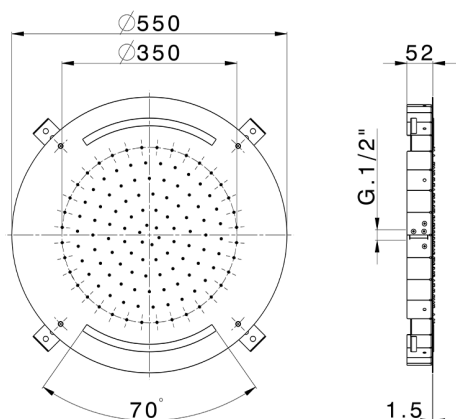

Ø 550 mm Chromotherapy Ceiling showerhead ZEN SHOWER_ZS0C0035

MODEL **ZS0C0035**

Ø 550 mm Chromotherapy Ceiling showerhead, rain, chromotherapy functions, built-in control included, Stainless Steel AISI 304

AVAILABLE FINISHINGS

- **D1** D1 Brushed Inox
- **40** 40 Matt Black
- **4Q** 4Q Matt White
- **5G** 5G Rose Gold
- **D2** D2 Polished Inox

CHARACTERISTICS

2026-02-03