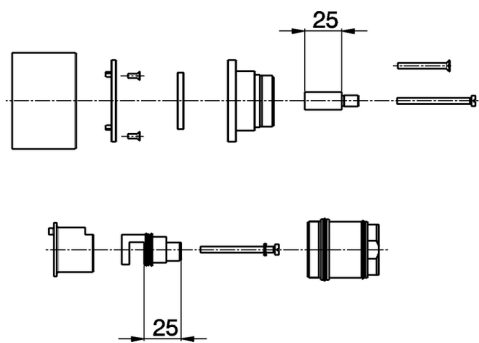

Extension +25 mm COMPONENTS_ZA008320

MODEL **ZA008320**

Extension 25 mm, for items ZA01840 - ZA01850 - ZA01860

AVAILABLE FINISHINGS

21 21 Chrome

2A 2A Satin Brushed Nickel

CHARACTERISTICS

2025-01-07