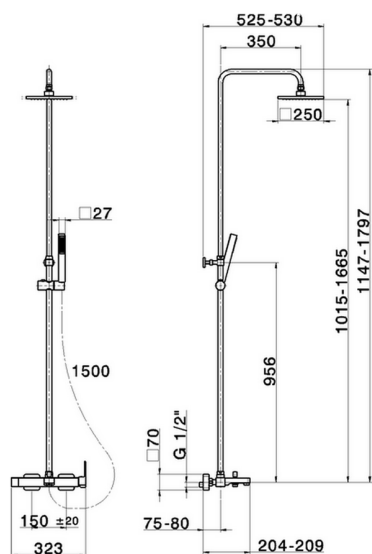

## 3-functions single lever bath set SHOWER COLUMNS\_RR004121

MODEL **RR004121**

3-functions single lever bath set, 2 outlet diverter, adjustable riser column, sliding shower bracket, ABS 27x27mm one spray minimalist square handshower, 250x250 mm Brass square showerhead 8 mm thick, 150 cm smooth SILVERFLEX Flexible Hose

AVAILABLE FINISHINGS

CHARACTERISTICS

Cartridge Spare Parts **ZZ95409000**

**35 mm Cartridge**

### EcoStop

EcoStop feature limits water flow to approximately 50% of maximum output with one point of resistance on setting. Push slightly past the middle stop only when full water output is required. This will save water up to 50%.