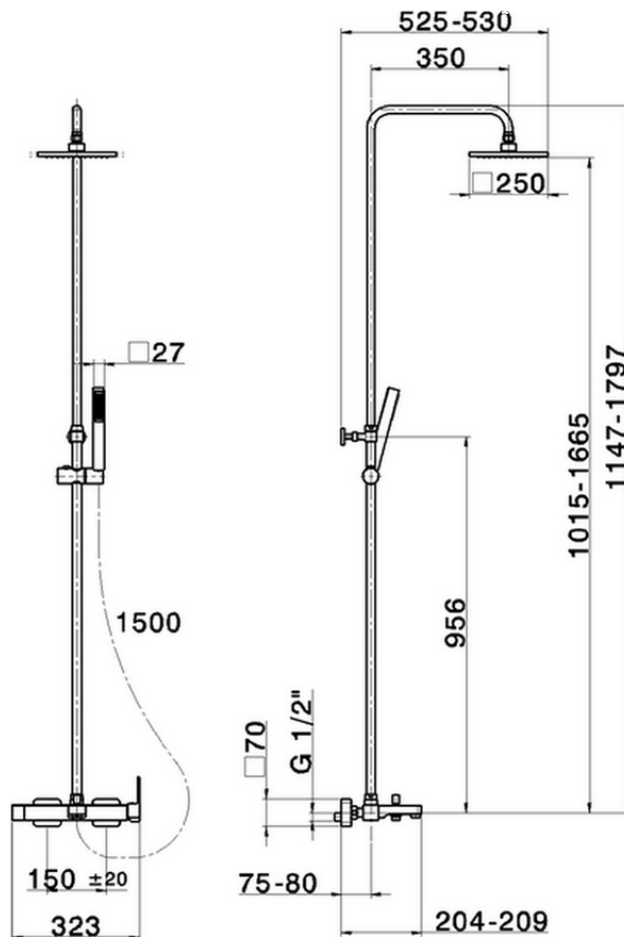

## 3-functions single lever bath set SHOWER COLUMNS\_RR004121

RR004121

<https://en.cisal.it/3-functions-single-lever-bath-set-shower-columns-rr004121>

2026-04-29