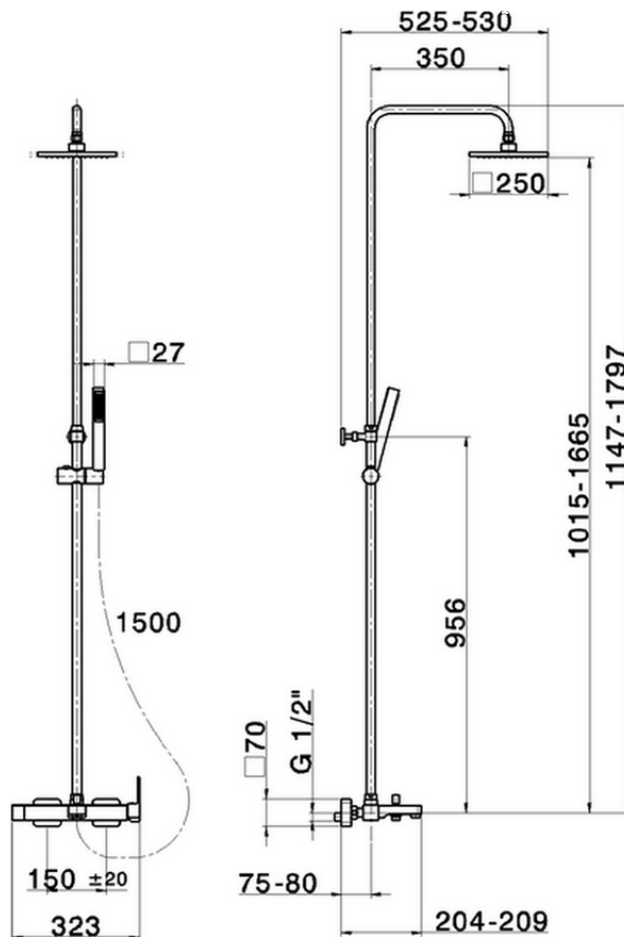

3-functions single lever bath set SHOWER COLUMNS_RR004121

RR004121

<https://en.cisal.it/3-functions-single-lever-bath-set-shower-columns-rr004121>

2026-04-08