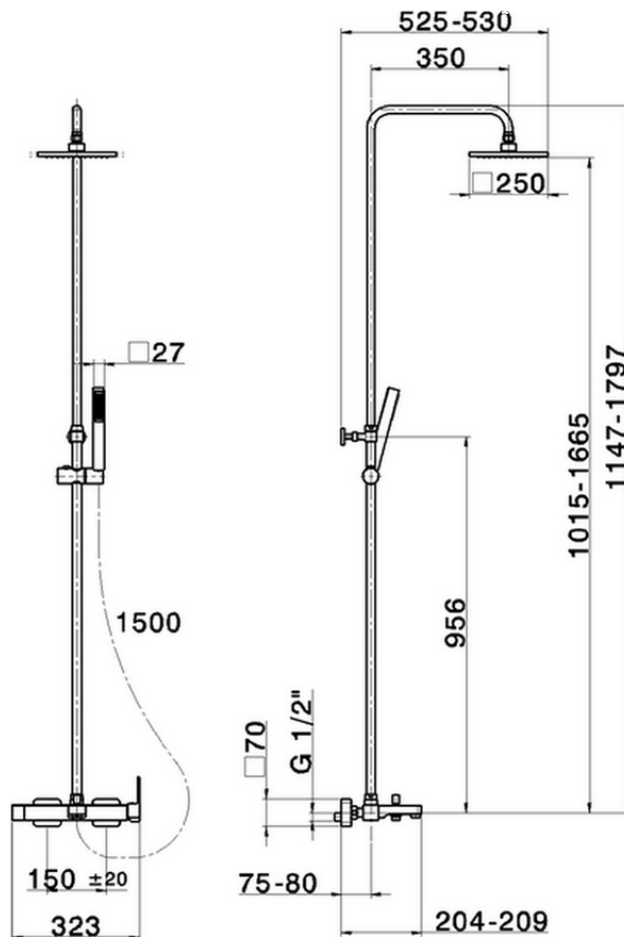

3-functions single lever bath set SHOWER COLUMNS_RR004121

RR004121

<https://en.cisal.it/3-functions-single-lever-bath-set-shower-columns-rr004121>

2026-06-13