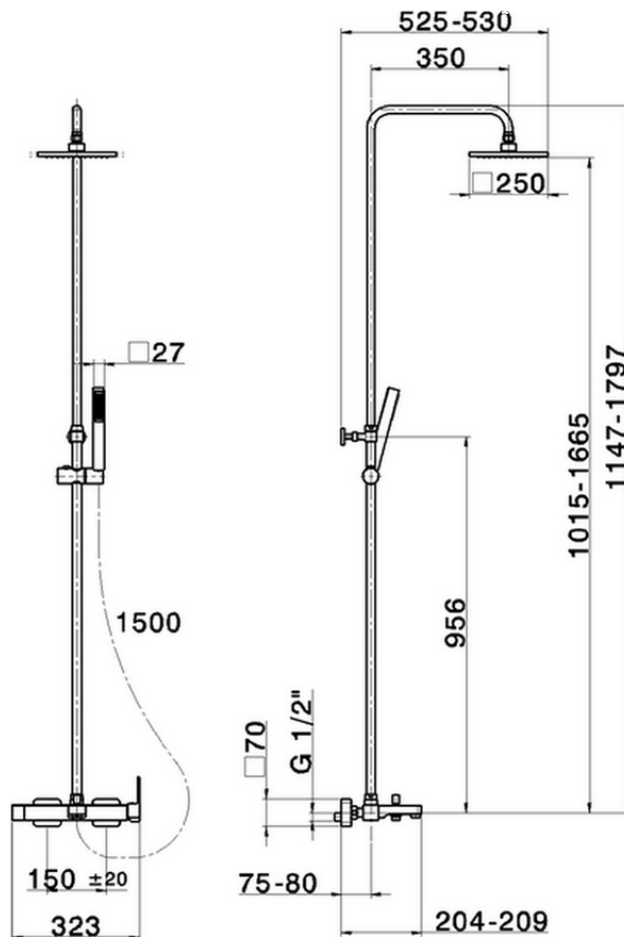

3-functions single lever bath set SHOWER COLUMNS_RR004121

RR004121

<https://en.cisal.it/3-functions-single-lever-bath-set-shower-columns-rr004121>

2026-05-20