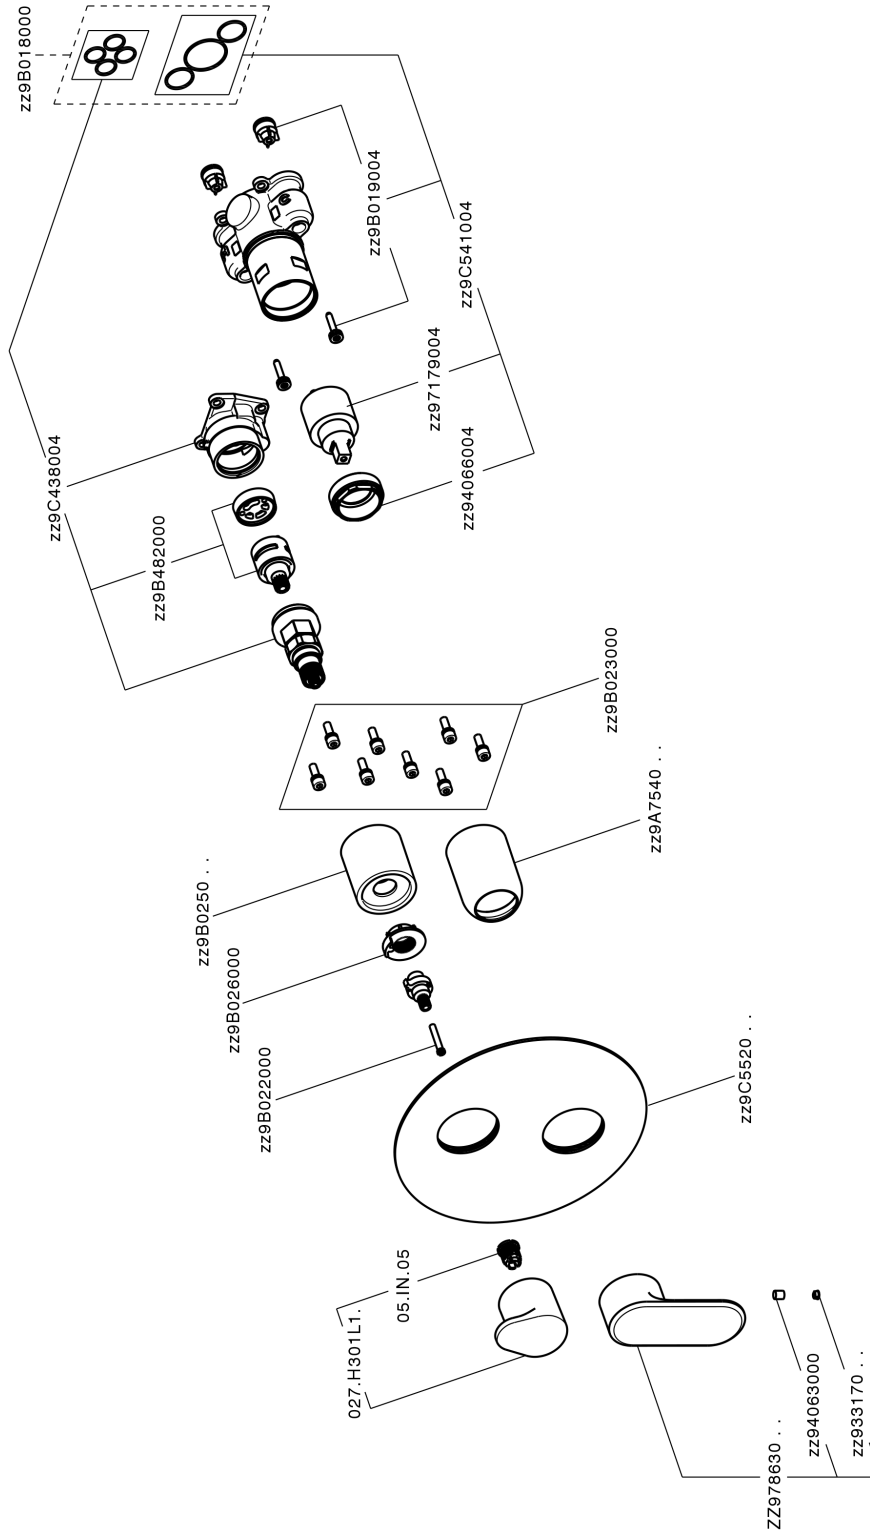

## Exposed part for Single Lever One Box Valve LINEAVIVA\_LV0BM030

MODEL **LV0BM030**

Exposed part for Single Lever One Box Valve, with 2-3 outlet diverter, Minimum depth of installation: 67 mm, without concealed part, for items ZA00B030-ZA00B031

### CHARACTERISTICS

Cartridge Spare Parts **ZZ97179000**

**35 mm Cartridge**

Installation **Concealed**

Required concealed parts **ZA00B031**

**ZA00B030**

## Exposed part for Single Lever One Box Valve LINEAVIVA\_LV0BM030

LV0BM030

<https://en.cisal.it/exposed-part-for-single-lever-one-box-valve-lineavivalv0bm030>