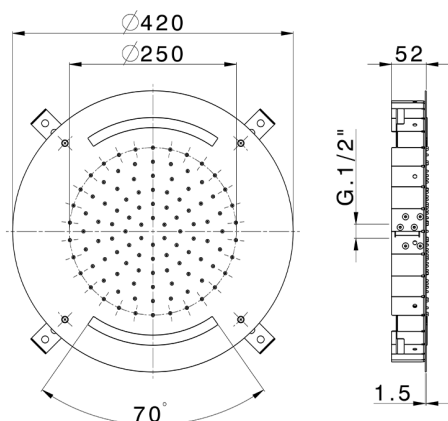

Ø 420 mm Chromotherapy Ceiling showerhead ZEN SHOWER_ZS0C0015

MODEL **ZS0C0015**

Ø 420 mm Chromotherapy Ceiling showerhead, rain, chromotherapy functions, built-in control included, Stainless Steel AISI 304

AVAILABLE FINISHINGS

- **D1** D1 Brushed Inox
- **40** 40 Matt Black
- **4Q** 4Q Matt White
- **5G** 5G Rose Gold
- **D2** D2 Polished Inox

CHARACTERISTICS

2026-06-09