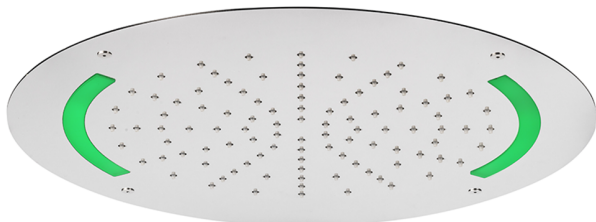

Ø 420 mm Chromotherapy Ceiling showerhead ZEN SHOWER_ZS0C0015

MODEL **ZS0C0015**

Ø 420 mm Chromotherapy Ceiling showerhead, rain, chromotherapy functions, built-in control included, Stainless Steel AISI 304

AVAILABLE FINISHINGS

- **D1** D1 Brushed Inox
- **40** 40 Matt Black
- **4Q** 4Q Matt White
- **5G** 5G Rose Gold
- **D2** D2 Polished Inox

CHARACTERISTICS

2026-06-09