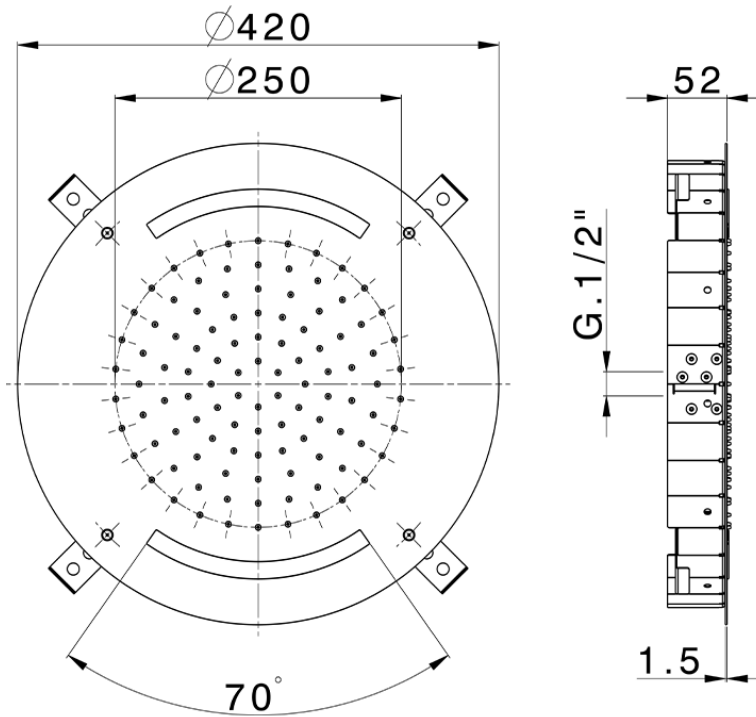

Ø 420 mm Chromotherapy Ceiling showerhead ZEN SHOWER_ZS0C0015

ZS0C0015

<https://en.cisal.it/o-420-mm-chromotherapy-ceiling-showerhead-zen-shower-zs0c0015>

2026-05-19