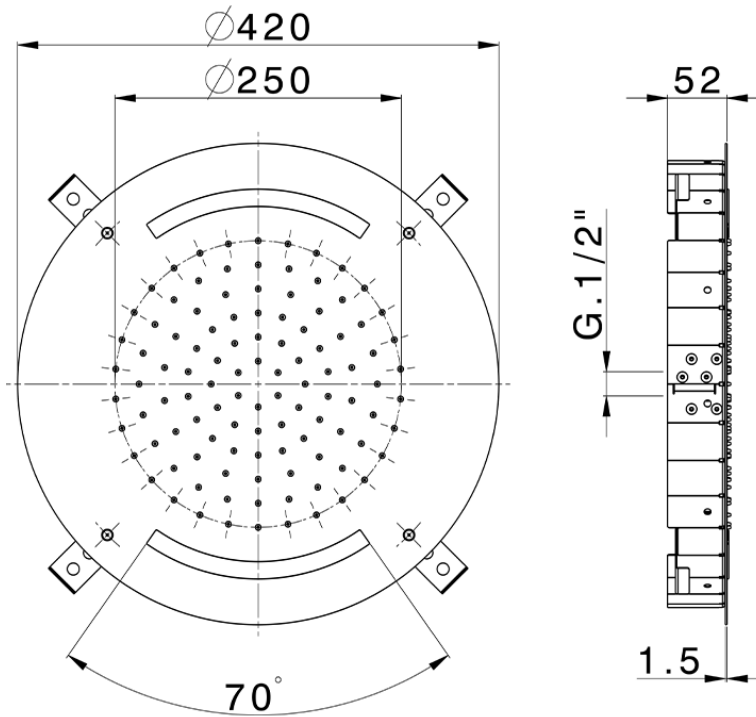

## Ø 420 mm Chromotherapy Ceiling showerhead ZEN SHOWER\_ZS0C0015

ZS0C0015

<https://en.cisal.it/o-420-mm-chromotherapy-ceiling-showerhead-zen-shower-zs0c0015>

2026-06-09