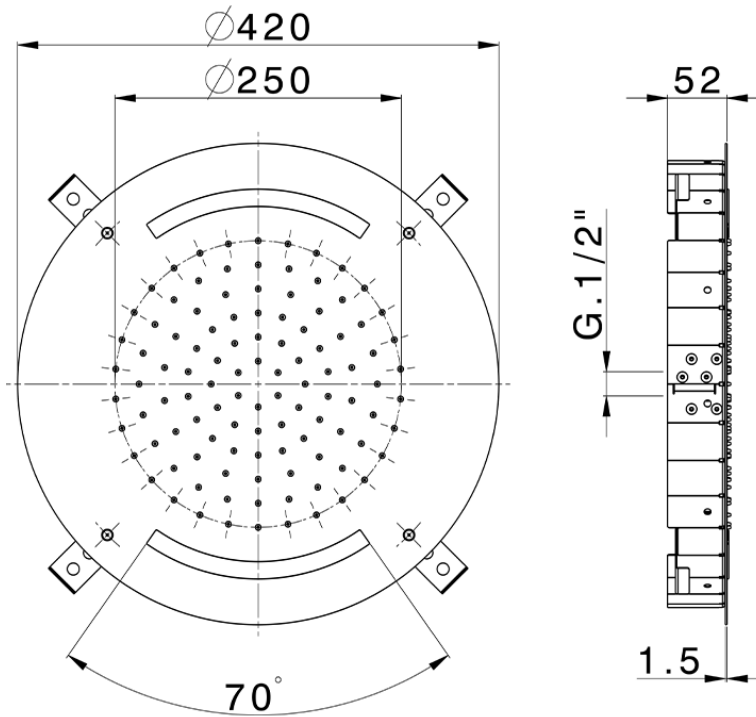

## Ø 420 mm Chromotherapy Ceiling showerhead ZEN SHOWER\_ZS0C0015

ZS0C0015

<https://en.cisal.it/o-420-mm-chromotherapy-ceiling-showerhead-zen-shower-zs0c0015>

2026-04-28