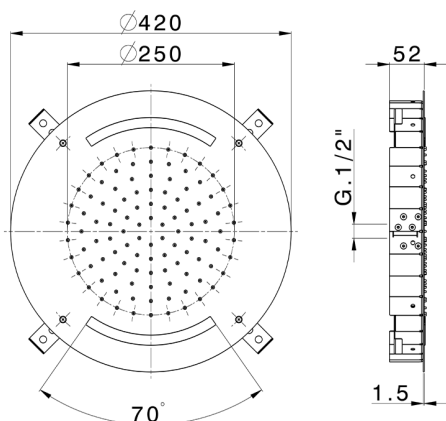

Ø 420 mm Chromotherapy Ceiling showerhead ZEN SHOWER_ZS0C0015

MODEL **ZS0C0015**

Ø 420 mm Chromotherapy Ceiling showerhead,rain, chromotherapy functions,built-in control included,Stainless Steel AISI 304

AVAILABLE FINISHINGS

- **D1** D1 Brushed Inox
- **40** 40 Matt Black
- **4Q** 4Q Matt White
- **5G** 5G Rose Gold
- **D2** D2 Polished Inox

CHARACTERISTICS

2026-06-14