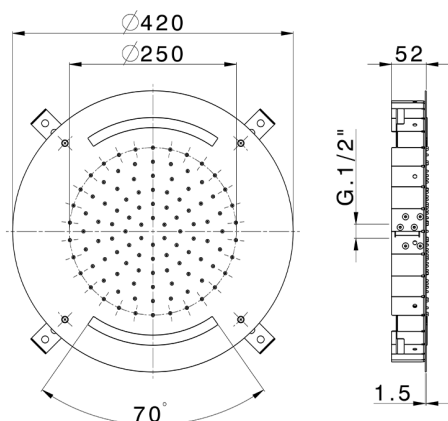

Ø 420 mm Chromotherapy Ceiling showerhead ZEN SHOWER_ZS0C0015

MODEL **ZS0C0015**

Ø 420 mm Chromotherapy Ceiling showerhead, rain, chromotherapy functions, built-in control included, Stainless Steel AISI 304

AVAILABLE FINISHINGS

- **D1** D1 Brushed Inox
- **40** 40 Matt Black
- **4Q** 4Q Matt White
- **5G** 5G Rose Gold
- **D2** D2 Polished Inox

CHARACTERISTICS

2026-04-28