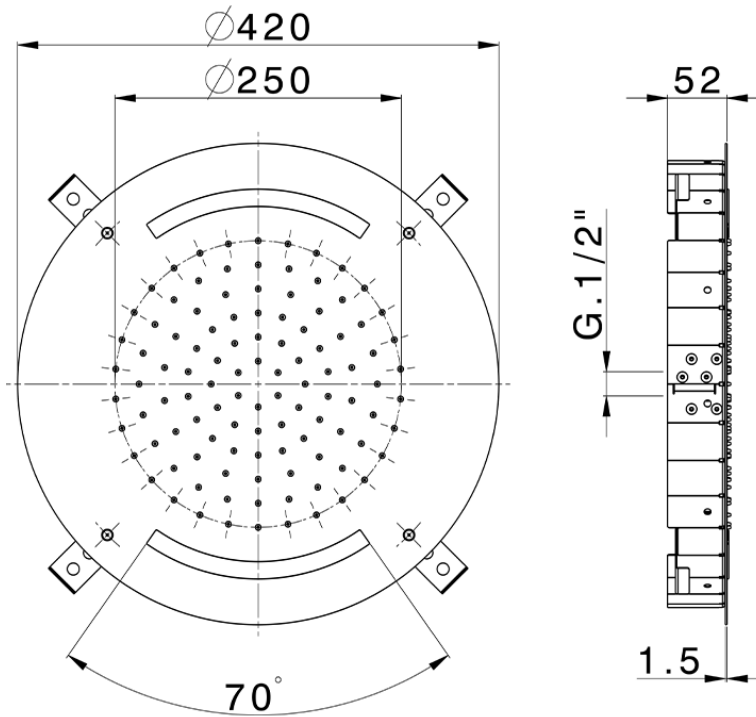

## Ø 420 mm Chromotherapy Ceiling showerhead ZEN SHOWER\_ZS0C0015

ZS0C0015

<https://en.cisal.it/o-420-mm-chromotherapy-ceiling-showerhead-zen-shower-zs0c0015>

2026-05-19