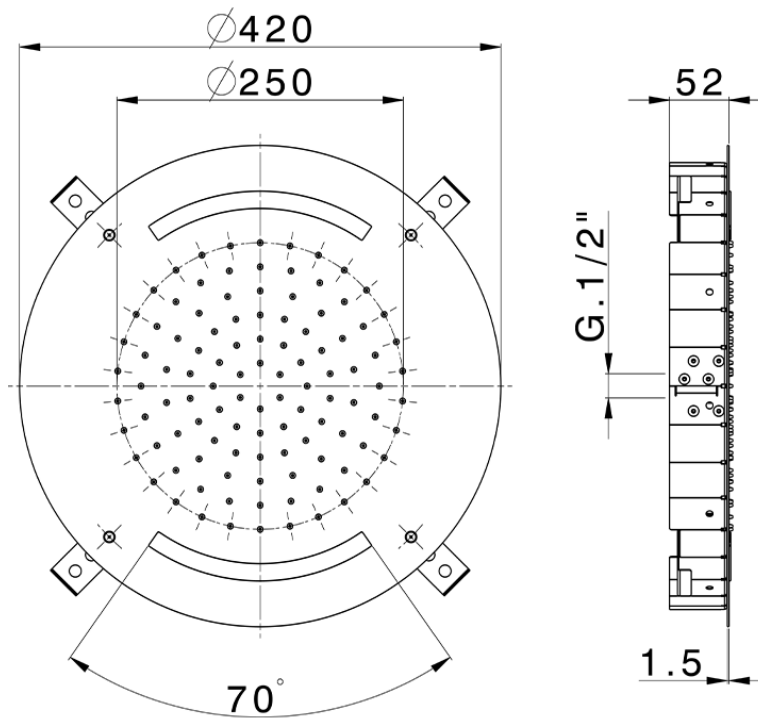

## Ø 420 mm Chromotherapy Ceiling showerhead ZEN SHOWER\_ZS0C0015

ZS0C0015

<https://en.cisal.it/o-420-mm-chromotherapy-ceiling-showerhead-zen-shower-zs0c0015>

2026-06-14