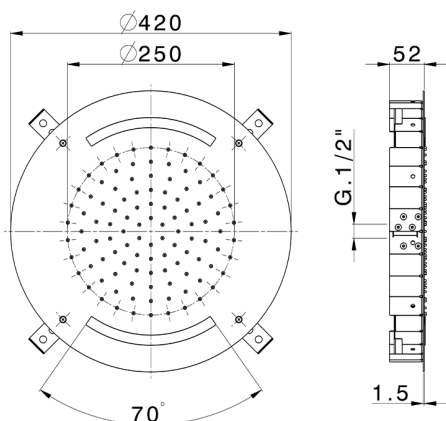

Ø 420 mm Chromotherapy Ceiling showerhead ZEN SHOWER_ZS0C0015

MODEL **ZS0C0015**

Ø 420 mm Chromotherapy Ceiling showerhead, rain, chromotherapy functions, built-in control included, Stainless Steel AISI 304

AVAILABLE FINISHINGS

- **D1** D1 Brushed Inox
- **40** 40 Matt Black
- **4Q** 4Q Matt White
- **5G** 5G Rose Gold
- **D2** D2 Polished Inox

CHARACTERISTICS

2026-05-19