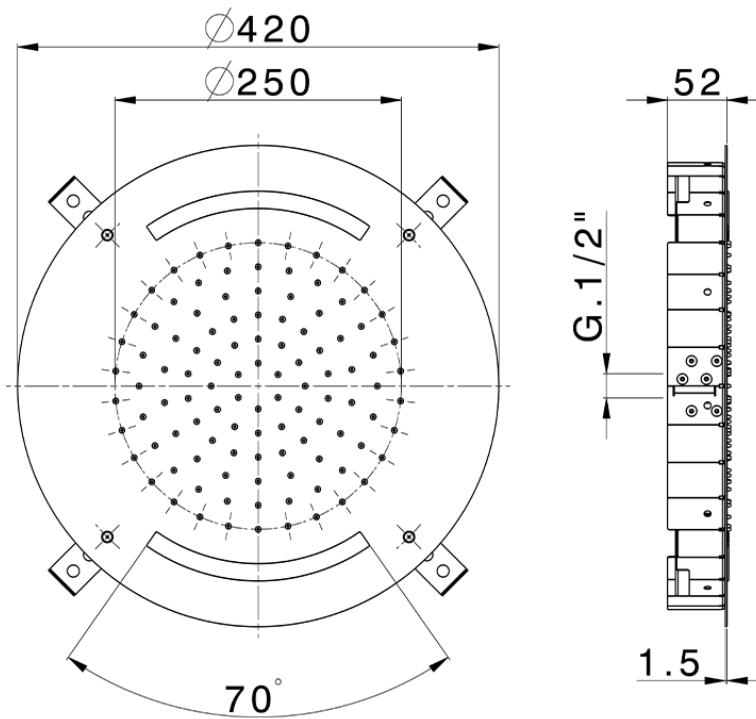

Ø 420 mm Chromotherapy Ceiling showerhead ZEN SHOWER_ZS0C0015

ZS0C0015

<https://en.cisal.it/o-420-mm-chromotherapy-ceiling-showerhead-zen-shower-zs0c0015>

2026-04-29