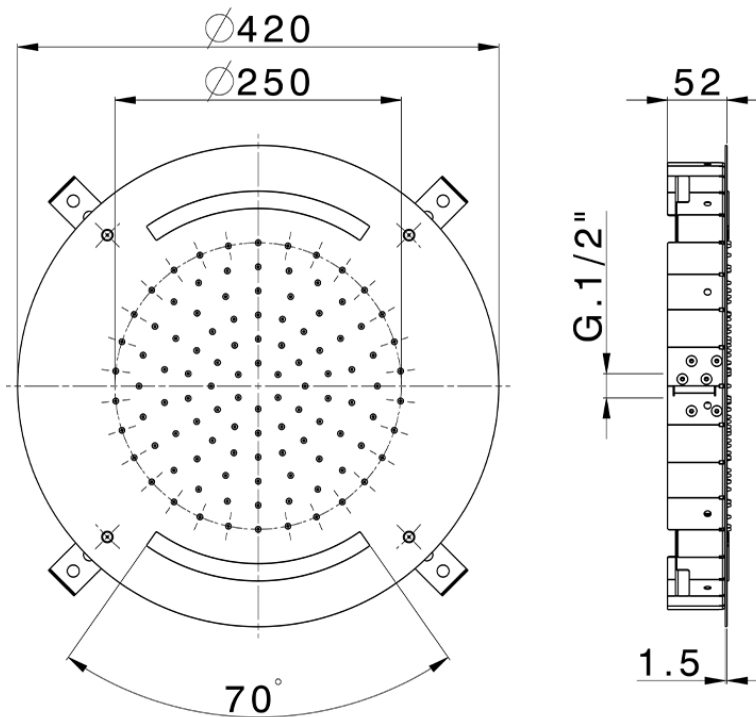

Ø 420 mm Chromotherapy Ceiling showerhead ZEN SHOWER_ZS0C0015

ZS0C0015

<https://en.cisal.it/o-420-mm-chromotherapy-ceiling-showerhead-zen-shower-zs0c0015>

2026-04-29