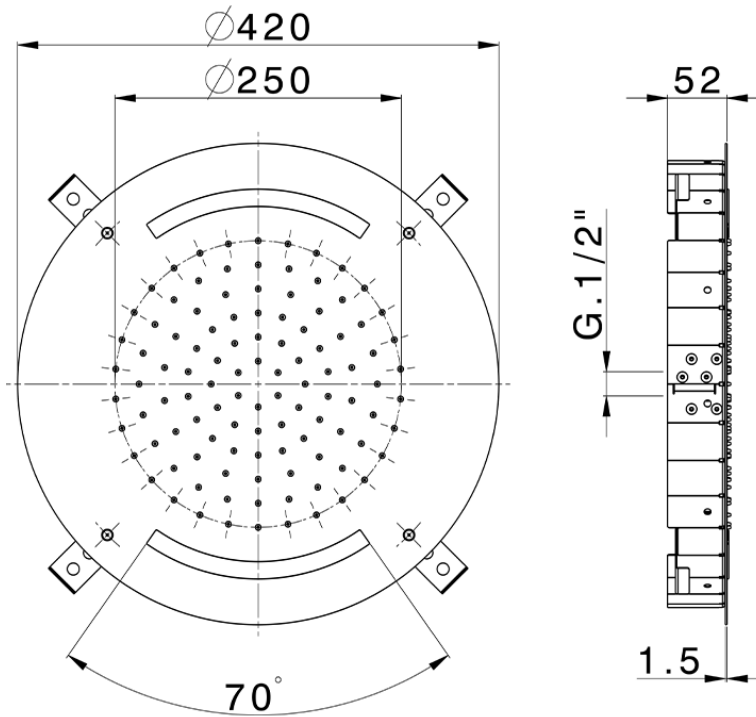

Ø 420 mm Chromotherapy Ceiling showerhead ZEN SHOWER_ZS0C0015

ZS0C0015

<https://en.cisal.it/o-420-mm-chromotherapy-ceiling-showerhead-zen-shower-zs0c0015>

2026-06-13